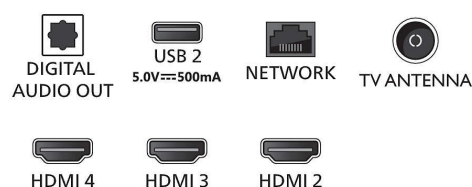

Connections

Side

Down

Issue date 2023-08-13

Version: 2.0.1

EAN: 87 18863 04012 6

© 2023 Koninklijke Philips N.V.
All Rights reserved.

Specifications are subject to change without notice. Trademarks are the property of Koninklijke Philips N.V. or their respective owners.

www.philips.com

* EPG and actual visibility (up to 8 days) is country and operator dependent.
* Philips TV does not guarantee 100% interoperability with all HDMI CEC devices
* Its functionality is subject to ChromeCast built-in apps and smart devices. For more details, please visit ChromeCast built-in product pages.
* Image depicted on the website are non-contractual pictures. Please always refer to the actual TV that are sold in the retail or stores.
* Amazon Prime is available in selected languages and countries.
* Disney+ subscription required. Subject to terms at <https://www.disneyplus.com> (c) 2020 Disney and its related entities. Disney+ is available in selected languages and countries.
* Netflix subscription required. Subject to terms at <https://www.netflix.com>
* Google TV is the name of this device's software experience and a trademark of Google LLC.
* Google TV is the name of this device's software experience and a trademark of Google LLC. YouTube, Ok Google and other marks are trademarks of Google LLC.
* Smart TV app offerings vary per TV model and country. For more details please visit: www.philips.com/smarttv.
* Due to the transmission limitations of Bluetooth wireless technology, a slight sound delay might occur when you hear audio from your bluetooth headphone or bluetooth speakers. When this occurs, you might see the character moving his or her mouth but there is a slight delay in spoken dialog accompany
* Philips TV Remote app and related functionalities vary per TV model, operator, and country, as well as smart device model and OS. For more details please visit: www.philips.com/TVRemoteapp.