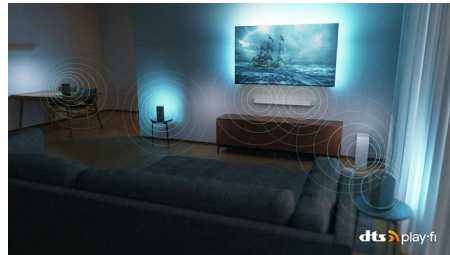

DTS Play-Fi

You get great, clear TV sound right out of the box. If you want more, Philips Wireless Home System with DTS Play-Fi lets you connect to compatible soundbars and wireless speakers around your home in seconds. You can even create a home theatre surround-sound system using your TV as a central speaker.