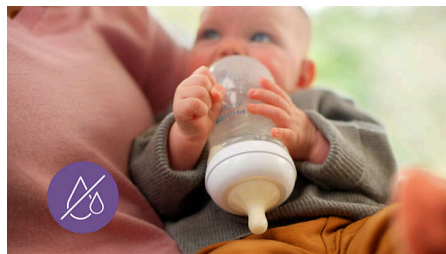

No-drip nipple

The nipple opening is designed to release milk only when the baby is feeding. So you can confidently avoid milk loss whether at home or on the go.