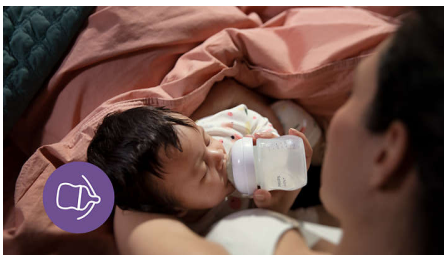

AirFree vent designed for less air ingestion

- Designed to reduce feeding issues

Finding the right nipple is important

Highlights

Natural latch on

The wide, soft and flexible nipple is designed to mimic the shape and feel of a breast, helping baby to latch on and feed comfortably.

Natural Response Nipple

The Natural Response Nipple works with your baby's natural feeding rhythm, making it easy to combine breast feeding and bottle feeding. The nipple has a unique opening which only releases milk when the baby actively drinks. So when they pause to swallow and breathe, the milk pauses too.

Finding the right nipple is important

If your newborn baby is consistently not taking enough milk throughout the feeding sessions or has complications in getting milk, switch to a nipple with a higher flow rate. If persistent feeding issues occur, consult a healthcare professional.

Airfree vent

The AirFree vent is designed to offer extra protection against feeding issues by preventing air from getting into your little ones tummy while upright feeding.

Find the right nipple flow

Every baby feeds differently, and develops at their own pace. We've designed a range of flow rates so you can find the perfect one for your baby and personalize your bottle. All of the Natural Response Nipples are made of soft silicone.