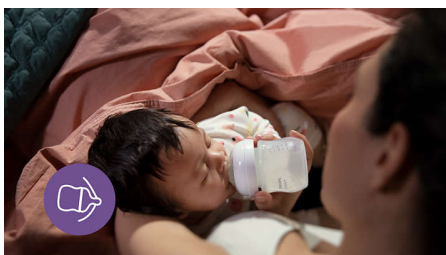

AirFree vent designed for less air ingestion

- Designed to reduce feeding issues

Highlights

Natural latch on

The wide, soft and flexible nipple is designed to mimic the shape and feel of a breast, helping baby to latch on and feed comfortably.

Natural Response Nipple

The Natural Response Nipple works with your baby's natural feeding rhythm, making it easy to combine breast feeding and bottle feeding. The nipple has a unique opening which only releases milk when the baby actively drinks. So when they pause to swallow and breathe, the milk pauses too.

Airfree vent

The AirFree vent is designed to offer extra protection against feeding issues by preventing air from getting into your little ones tummy while upright feeding.

Find the right nipple flow

Every baby feeds differently, and develops at their own pace. We've designed a range of flow rates so you can find the perfect one for your baby and personalize your bottle. All of the Natural Response Nipples are made of soft silicone.

Easy to hold

The ergonomic bottle is easy to grip at any angle to give maximum comfort during feeding. Easy for your hands and tiny hands to hold.

Simple to use and clean

Wide bottle neck makes filling and cleaning easy. Only a few parts for quick and simple assembly, as AirFree vent is a single piece.