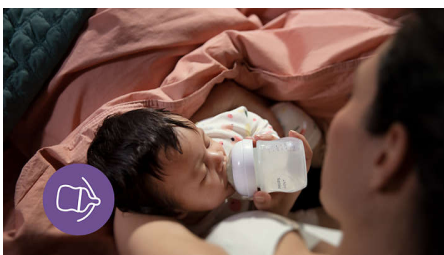

Flows like a breast, aids to reduce feeding issues A nipple that works like a breast*

Provides calm, comfortable feeds. The Natural Response Teat supports baby's unique suck, swallow and breathe rhythm, while the AirFree vent is designed keep air away from their tummy for extra protection against colic, gas and reflux.

AirFree vent designed for less air ingestion

- Designed to reduce feeding issues

Highlights

Natural latch on

The wide, soft and flexible nipple is designed to mimic the shape and feel of a breast, helping baby to latch on and feed comfortably.

Natural Response Nipple

The Natural Response Nipple works with your baby's natural feeding rhythm, making it easy to combine breast feeding and bottle feeding. The nipple has a unique opening which only releases milk when the baby actively drinks. So when they pause to swallow and breathe, the milk pauses too.

Airfree vent

The AirFree vent is designed to offer extra protection against feeding issues by preventing air from getting into your little ones tummy while upright feeding.

Find the right nipple flow

Every baby feeds differently, and develops at their own pace. We've designed a range of flow rates so you can find the perfect one for your baby and personalize your bottle. All of the Natural Response Nipples are made of soft silicone.