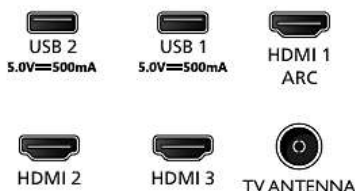

Sound

- Output power (RMS): 20W
- Speaker configuration: 10Wx2 speaker
- Sound Enhancement: Clear Dialogue, Dolby Volume Leveler

Connectivity

- Number of HDMI connections: 3
- HDMI features: Audio Return Channel
- EasyLink (HDMI-CEC): One touch play, Remote control pass-through, System audio control, System standby
- Number of USBs: 2
- Wireless connection: Bluetooth 5.0, Wi-Fi 802.11ac, 2x2, Dual band
- Other connections: Antenna IEC75, Service connector, Digital audio out (optical), Ethernet-LAN RJ-45
- HDCP 2.3: Yes on all HDMI
- HDMI ARC: Yes on HDMI1
- HDMI 2.1 features: HDMI VRR, ALLM on all HDMI ports

Supported HDMI video features

- HDR: Dolby Vision, HDR10, HDR10+, HLG

Power

- Mains power: AC 220--240 V 50/60Hz
- Ambient temperature: 5 °C to 35 °C
- Standby power consumption: <0.5W
- Power Saving Features: Auto switch-off timer, Eco mode, Picture mute (for radio)

Accessories

- Included accessories: 2 x AAA Batteries, Power cord, Quick start guide, Legal and safety brochure, Table top stand, Remote Control

Dimensions

- Set Width: 1227 mm
- Set Height: 712 mm
- Set Depth: 85 mm
- Product weight: 10 kg
- Set width (with stand): 1227 mm
- Set height (with stand): 783 mm

- Set depth (with stand): 258 mm
- Product weight (+stand): 11 kg
- Box width: 1360 mm
- Box height: 840 mm
- Box depth: 160 mm
- Weight incl. Packaging: 14 kg
- Wall mount dimensions: 200 x 100 mm

Connections

Side

Back