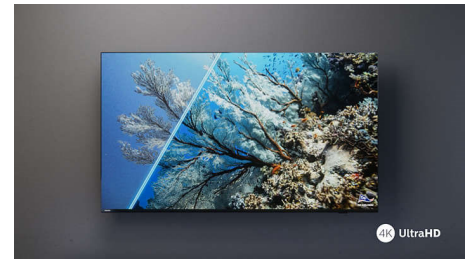

## Ultra-sharp picture

No matter what you watch, this 4K LED TV gives you a bright, ultra-sharp picture with vivid colors. Plus, the TV is compatible with all major HDR formats so you'll see more detail-even in dark and bright areas-when you're streaming HDR content.