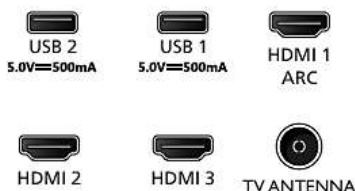

Sound

- Output power (RMS): 20W
- Speaker configuration: 10Wx2 speaker
- Sound Enhancement: Clear Dialogue, Dolby Volume Leveler

Connectivity

- Number of HDMI connections: 3
- HDMI features: Audio Return Channel
- EasyLink (HDMI-CEC): One touch play, Remote control pass-through, System audio control, System standby
- Number of USBs: 2
- Wireless connection: Bluetooth 5.0, Wi-Fi 802.11ac, 2x2, Dual band
- Other connections: Antenna IEC75, Service connector, Digital audio out (optical), Ethernet-LAN RJ-45
- HDCP 2.3: Yes on all HDMI
- HDMI ARC: Yes on HDMI1
- HDMI 2.1 features: HDMI VRR

Supported HDMI video features

- HDR: Dolby Vision, HDR10, HDR10+, HLG

Power

- Mains power: AC 220--240 V 50/60Hz
- Ambient temperature: 5 °C to 35 °C
- Standby power consumption: <0.5W
- Power Saving Features: Auto switch-off timer, Eco mode, Picture mute (for radio)

Accessories

- Included accessories: 2 x AAA Batteries, Power cord, Quick start guide, Legal and safety brochure, Table top stand, Remote Control

Dimensions

- Set Width: 1227 mm
- Set Height: 713 mm
- Set Depth: 88 mm
- Product weight: 10 kg
- Set width (with stand): 1227 mm
- Set height (with stand): 783 mm
- Set depth (with stand): 258 mm

- Product weight (+stand): 11 kg
- Box width: 1360 mm
- Box height: 840 mm
- Box depth: 160 mm
- Weight incl. Packaging: 14 kg
- Wall mount dimensions: 200 x 100 mm

Connections

Side

Back