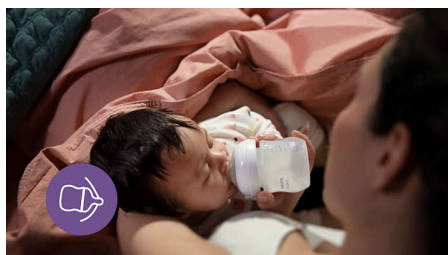

AirFree vent designed for less air ingestion

- Designed to reduce feeding issues

Highlights

Natural latch on

The wide, soft and flexible nipple is designed to mimic the shape and feel of a breast, helping baby to latch on and feed comfortably.

Natural Response Nipple

The Natural Response Nipple works with your baby's natural feeding rhythm, making it easy to combine breast feeding and bottle feeding. The nipple has a unique opening which only releases milk when the baby actively drinks. So when they pause to swallow and breathe, the milk pauses too.

Airfree vent

The AirFree vent is designed to offer extra protection against feeding issues by preventing air from getting into your little ones tummy while upright feeding.

Find the right nipple flow

Every baby feeds differently, and develops at their own pace. We've designed a range of flow rates so you can find the perfect one for your baby and personalize your bottle. All of the Natural Response Nipples are made of soft silicone.

Easy to hold

The ergonomic bottle is easy to grip at any angle to give maximum comfort during feeding. Easy for your hands and tiny hands to hold.

Simple to use and clean

Wide bottle neck makes filling and cleaning easy. Only a few parts for quick and simple assembly, as AirFree vent is a single piece.