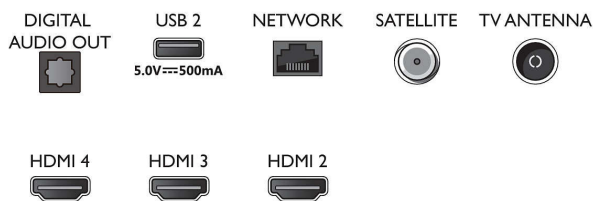

Android TV 4K UHD

Televizor cu Ambilight pe 3 laturi Principalele formate HDR acceptate, Dolby Vision și Dolby Atmos, Android TV de 139 cm (55")

Specificații

Ambilight

- Funcții Ambilight: Ambilight integrat, Mod Joc, Mod Lounge, Adaptare la culoarea peretelui
- Versiune Ambilight: pe 3 laturi

Imagine/Ecran

- Raport lungime/lățime: 16:9
- Dimensiune diagonală ecran (metric): 139 cm
- Afișaj: LED 4K Ultra HD
- Rezoluție panou: 3840 x 2160
- Rată de reimprospătare nativă: 60 Hz

- Procesor de imagine: Pixel Precise Ultra HD
- Îmbunătățiri ale imaginii: Dolby Vision, HLG (Hybrid Log Gamma), Compatibil HDR10+
- Dimensiune diagonală ecran (inch): 55 inchi

Rezoluție introducere text pe afișaj

- Rezoluție-Rată de reimprospătare: 576p-50 Hz, 640 x 480-60 Hz, 720p-50 Hz, 60 Hz, 2560 x 1440-60 Hz, 1920 x 1080p-24 Hz, 25 Hz, 30 Hz, 3840 x 2160p-24 Hz, 25 Hz, 30 Hz, 50 Hz, 60 Hz

55PUS8007/12

Tuner/Recepție/Transmisie

- TV digital: DVB-T/T2/T2-HD/C/S/S2
- Ghid de programe TV*: Ghid electronic de programe (8 zile)
- Indicator putere semnal
- Teletext: Hipertext - 1000 pagini
- Acceptă HEVC

Android TV

- OS: Android TV™ 11 (R)
- Aplicații preinstalate: Amazon Prime Video, BBC

Connections

Side

Bottom