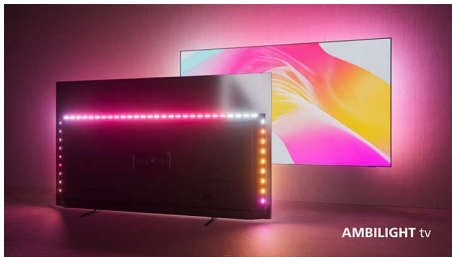

Philips OLED
4K Ambilight TV

139 cm (55") Ambilight TV

P5 AI perfect picture engine
Dolby Atmos sound
Google TV™

55OLED708

Whatever you watch. Whatever you play.

4K Ambilight TV

Our most affordable OLED TV brings you closer to everything you love. The lifelike picture, Dolby Atmos sound, and Ambilight's immersive halo create cinema-sized excitement for every show, movie, and game. Right there in your living room.

Ambilight TV

Ambilight TVs are the only TVs with LED lights behind the screen that react to what you watch, immersing you in a halo of colorful light. It changes everything: your TV seems bigger, and you'll be drawn deeper into your favorite shows, movies, and games.