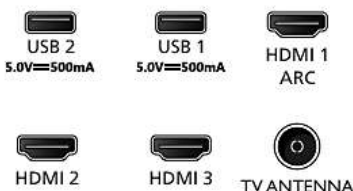

Sound

- Output power (RMS): 20W
- Speaker configuration: 10Wx2 speaker
- Sound Enhancement: Clear Dialogue, Dolby Volume Leveler

Connectivity

- Number of HDMI connections: 3
- HDMI features: Audio Return Channel
- EasyLink (HDMI-CEC): One touch play, Remote control pass-through, System audio control, System standby
- Number of USBs: 2
- Wireless connection: Bluetooth 5.0, Wi-Fi 802.11ac, 2x2, Dual band
- Other connections: Antenna IEC75, Service connector, Digital audio out (optical), Ethernet-LAN RJ-45
- HDCP 2.3: Yes on all HDMI
- HDMI ARC: Yes on HDMI1
- HDMI 2.1 features: ALLM on all HDMI ports, VRR on all HDMI ports

Supported HDMI video features

- HDR: Dolby Vision, HDR10, HDR10+, HLG

Power

- Mains power: AC 220--240 V 50/60Hz
- Ambient temperature: 5 °C to 35 °C
- Standby power consumption: <0.5W
- Power Saving Features: Auto switch-off timer, Eco mode, Picture mute (for radio)

Accessories

- Included accessories: 2 x AAA Batteries, Power cord, Quick start guide, Legal and safety brochure, Table top stand, Remote Control

Dimensions

- Set Width: 1111 mm
- Set Height: 645 mm
- Set Depth: 88 mm
- Product weight: 11.8 kg
- Set width (with stand): 1111 mm
- Set height (with stand): 718 mm

- Set depth (with stand): 258 mm
- Product weight (+stand): 12.4 kg
- Box width: 1240 mm
- Box height: 785 mm
- Box depth: 150 mm
- Weight incl. Packaging: 16 kg
- Wall mount dimensions: 200 x 100 mm

Connections

Side

Back