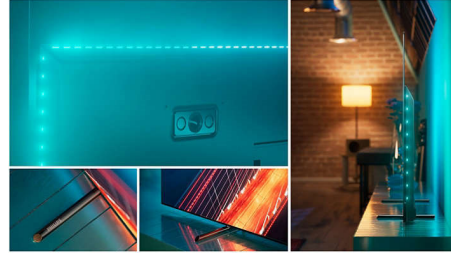

Premium design

The almost bezel-free screen seems to float on slender satin-chrome feet, which lend this TV a real sense of style. Our packaging uses FSC-certified recycled cardboard and our printed materials use recycled paper.