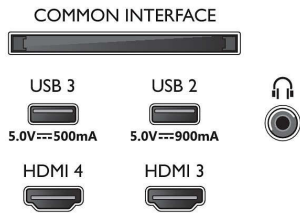

Specifications

Ambilight

- Ambilight Features: Wall colour adaptive, Lounge mode, Game Mode, Ambilight Music, AmbiWakeup, AmbiSleep, Works with Philips Wireless Home Speakers, Ambilight Boot-Up Animation
- Ambilight Version: 3 sided

Picture/Display

- Diagonal screen size (metric): 121 cm
- Display: 4K Ultra HD OLED

- Panel resolution: 3840 x 2160
- Native refresh rate: 120 Hz
- Picture engine: P5 AI Perfect Picture Engine
- Picture enhancement: Wide Colour Gamut 97% DCI/P3, Perfect Natural Motion, Micro Dimming Perfect, Dolby Vision, A.I. PQ mode, CalMAN Ready, HDR10+ Adaptive, Film-maker mode, HLG (Hybrid Log Gamma)
- Diagonal screen size (inches): 48

Display input resolution

- Resolution-Refresh rate: 576 p - 50 Hz, 640 x 480 - 60 Hz, 720 p - 50 Hz, 60 Hz, 1920 x 1080 p - 24 Hz, 25 Hz, 30 Hz, 50 Hz, 60 Hz, 100 Hz, 120 Hz., 2560 x 1440 - 60 Hz, 120 Hz, 3840 x 2160 p - 24 Hz, 25 Hz, 30 Hz, 50 Hz, 60 Hz, 100 Hz, 120 Hz.

Tuner/Reception/Transmission

- Digital TV: DVB-T/T2/T2-HD/C/S/S2
- TV Programme guide*: 8-day Electronic

Connections

Side