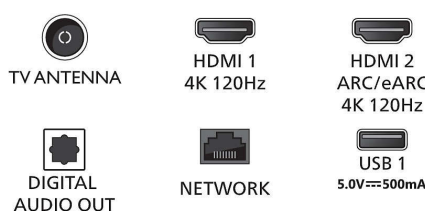

Power

- Mains power: AC 220 - 240 V 50/60Hz
- Standby power consumption: <0.5W
- Power Saving Features: Auto switch-off timer, Picture mute (for radio), Eco mode, Light sensor

Accessories

- Included accessories: Remote Control, 2 x AAA Batteries, Table top stand, Power cord, Quick start guide, Legal and safety brochure

Dimensions

- Set Width: 1228 mm
- Set Height: 702 mm
- Set Depth: 58 mm
- Product weight: 17 kg
- Set width (with stand): 1228 mm
- Set height (with stand): 724 mm
- Set depth (with stand): 240 mm
- Product weight (+stand): 17.5 kg
- Box width: 1400 mm
- Box height: 860 mm
- Box depth: 160 mm
- Weight incl. Packaging: 22 kg
- Wall mount dimensions: 300 x 300 mm

Connections

Side

Down

Issue date 2023-12-15

Version: 5.5.1

EAN: 87 18863 03968 7

© 2023 Koninklijke Philips N.V.
All Rights reserved.

Specifications are subject to change without notice. Trademarks are the property of Koninklijke Philips N.V. or their respective owners.