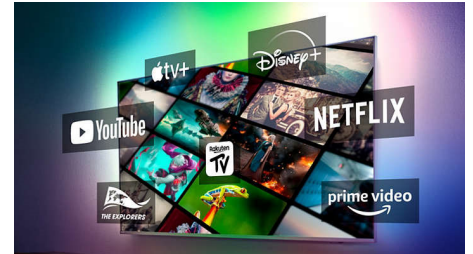

## Epic gaming

Play without limits and immerse in OLED's incredible realism! HDMI 2.1, a blazing-fast 120Hz native refresh rate, and ultra-low input

65OLED708/56

lag get the best out of next-gen gaming gear with fluid, responsive gameplay, and super-smooth natural motion. Ambilight's gaming mode brings even bigger thrills.

## Google TV™

What do you want to watch? Google TV brings together movies, shows, and more, from across your apps and subscriptions—and organizes them just for you. You'll get suggestions based on what you like, and you can even use the Google TV app on your phone to curate your watchlist on the go.