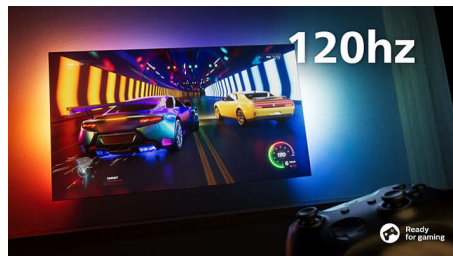

## Dolby Vision and Dolby Atmos

With Dolby Vision and Dolby Atmos on board, your films, shows, and games look and sound incredible. See the picture the director wanted you to see—no more disappointing scenes that are too dark to make out! Hear every word clearly. Experience sound effects like they're really happening around you.

## DTS Play-Fi

You get great, clear TV sound right out of the box. If you want more, Philips Wireless Home System with DTS Play-Fi lets you connect to compatible soundbars and wireless speakers around your home in seconds. You can even create a home theatre surround-sound system using your TV as a central speaker.

## Epic gaming

Play without limits and immerse in OLED's incredible realism! HDMI 2.1, a blazing-fast 120Hz native refresh rate, and ultra-low input

65OLED708/56

lag get the best out of next-gen gaming gear with fluid, responsive gameplay, and super-smooth natural motion. Ambilight's gaming mode brings even bigger thrills.