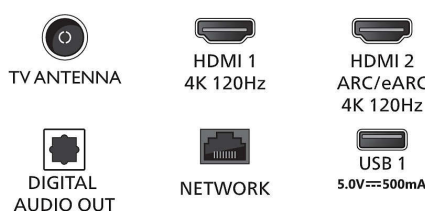

Down

Issue date 2023-12-15

Version: 4.4.1

EAN: 87 18863 03969 4

© 2023 Koninklijke Philips N.V.
All Rights reserved.

Specifications are subject to change without notice. Trademarks are the property of Koninklijke Philips N.V. or their respective owners.

www.philips.com

- EPG and actual visibility (up to 8 days) is country and operator dependent.
- Android App offerings vary per country. For more details please visit your local Google Play Store.
- Philips TV Remote app and related functionalities vary per TV model, operator, and country, as well as smart device model and OS. For more details please visit: www.philips.com/TVRemoteapp.
- Amazon, Alexa and all related logos are trademarks of Amazon.com, Inc. or its affiliates. Amazon Alexa is available in selected languages and countries.
- Amazon Prime is available in selected languages and countries.
- Disney+ subscription required. Subject to terms at <https://www.disneyplus.com> (c) 2020 Disney and its related entities. Disney+ is available in selected languages and countries.
- Google Assistant is available on Philips Android TVs running on Android O (8) or higher OS version. Google Assistant is available in selected languages and countries.
- Netflix subscription required. Subject to terms at <https://www.netflix.com>
- Image depicted on the website are non-contractual pictures. Please always refer to the actual TV that are sold in the retail or stores.
- Memory size (Flash) : 32G, the actual available disc space may differ (dependent on e.g. (pre-)installed apps, installed operating system, etc.)
- Philips OLED TV panels have been certified as flicker-free and discomfort glare free by UL.
- Google TV is the name of this device's software experience and a trademark of Google LLC.
- Google TV is the name of this device's software experience and a trademark of Google LLC. YouTube, Ok Google and other marks are trademarks of Google LLC.