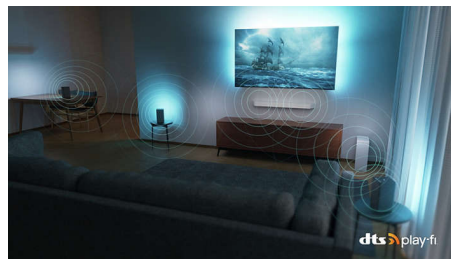

## DTS Play-Fi

You get great, clear TV sound straight out of the box. If you want more, Philips Wireless Home System with DTS Play-Fi lets you

connect to compatible soundbars and wireless speakers around your home in seconds. You can even create a home cinema surround-sound system using your TV as a central speaker.