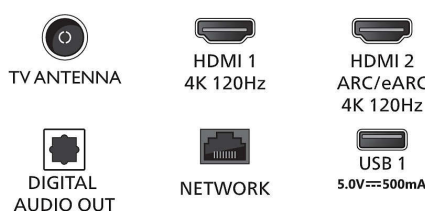

Power

- Mains power: AC 220 - 240 V 50/60Hz
- Standby power consumption: <0.5W
- Power Saving Features: Auto switch-off timer, Picture mute (for radio), Eco mode, Light sensor

Accessories

- Included accessories: Remote Control, 2 x AAA Batteries, Table top stand, Power cord, Quick start guide, Legal and safety brochure

Dimensions

- Set Width: 1449 mm
- Set Height: 826 mm
- Set Depth: 58 mm
- Product weight: 22 kg
- Set width (with stand): 1449 mm
- Set height (with stand): 848 mm
- Set depth (with stand): 278 mm
- Product weight (+stand): 23 kg
- Box width: 1660 mm
- Box height: 995 mm
- Box depth: 170 mm
- Weight incl. Packaging: 31 kg
- Distance between 2 stands: 795 mm
- Wall mount dimensions: 300 x 300 mm

Connections

Side

Down

Issue date 2024-05-09

Version: 9.9.2

EAN: 87 18863 03957 1

© 2024 Koninklijke Philips N.V.
All Rights reserved.

Specifications are subject to change without notice. Trademarks are the property of Koninklijke Philips N.V. or their respective owners.