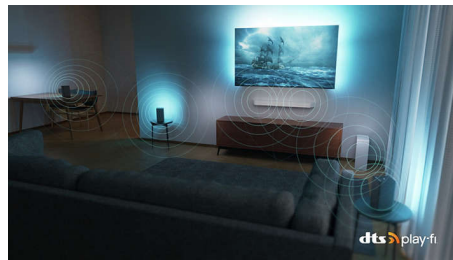

DTS Play-Fi

You get great, clear TV sound right out of the box. If you want more, Philips Wireless Home System with DTS Play-Fi lets you connect to compatible soundbars and wireless speakers around your home in seconds. You can even create a home theatre surround-sound system using your TV as a central speaker.

65OLED708/98