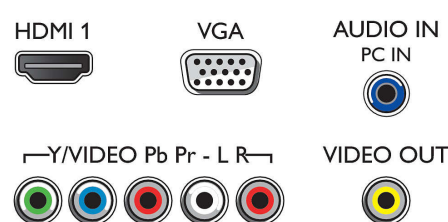

Rear

Issue date 2023-08-13

Version: 6.0.2

EAN: 87 12581 68684 0

© 2023 Koninklijke Philips N.V.
All Rights reserved.

Specifications are subject to change without notice.
Trademarks are the property of Koninklijke Philips N.V.
or their respective owners.

www.philips.com

* The TV supports DVB reception for 'Free to air' broadcast. Specific DVB operators may not be supported. An up to date list can be found in the FAQ section of the Philips support website. For some operators Conditional Access and subscription are required. Contact your operator for more information.
* EPG and actual visibility (up to 8 days) is country and operator dependent.