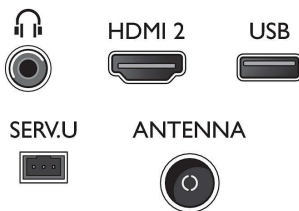

User Interaction

- Ease of Use: One-stop Home button
- Firmware upgradeable: Firmware upgradeable via USB
- Screen Format Adjustments: 4:3, 16:9, Zoom 1, Zoom 2
- Teletext: 1000 page Smart Text

Sound

- Output power (RMS): 20W (2 x 10W)
- Sound Enhancement: Auto Volume Leveler, Clear Sound, Treble and Bass Control, Equalizer

Connectivity

- Number of AV connections: 1
- Number of HDMI connections: 2
- Number of component in (YPbPr): 1
- Number of USBs: 1
- Other connections: Antenna IEC75, PC-in VGA + Audio L/R in, Headphone out, Service connector

Power

- Mains power: AC 220 - 240 V 50/60Hz
- Ambient temperature: 5 °C to 35 °C
- Power consumption: 93 W
- Standby power consumption: $\leq 0.5\text{ W}$
- Power Saving Features: Auto switch-off timer

Accessories

- Included accessories: Remote Control, 2 x AAA Batteries, Table top stand, Quick start guide, Legal and safety brochure, Warranty Leaflet, User Manual

Dimensions

- Set Width: 886 mm
- Set Height: 540 mm
- Set Depth: 65 mm
- Product weight: 10.3 kg
- Set width (with stand): 886 mm
- Set height (with stand): 590 mm
- Set depth (with stand): 236 mm
- Product weight (+stand): 13 kg
- Box width: 962 mm
- Box height: 628 mm
- Box depth: 156 mm
- Weight incl. Packaging: 15.1 kg
- Compatible wall mount: 200 x 200mm

Side