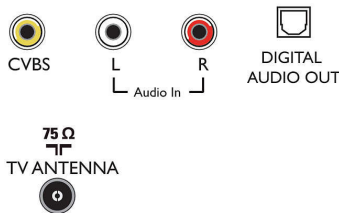

Connectivities

2x HDMI ports. 1x USB port.

LED TV

Love everything you watch on this LED TV. Philips Pixel Plus HD engine optimizes picture quality to deliver sharp images, rich colors, and smooth motion. You get the best possible viewing experience every time.

Connections

Side

Down

Issue date 2023-12-15

Version: 8.8.2

EAN: 87 18863 03777 5

© 2023 Koninklijke Philips N.V.
All Rights reserved.

Specifications are subject to change without notice.
Trademarks are the property of Koninklijke Philips N.V.
or their respective owners.