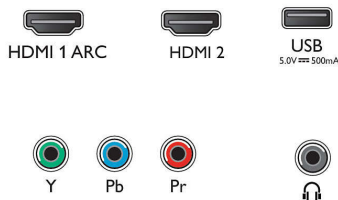

Accessories

- Included accessories: Remote Control, 2 x AAA Batteries, Table top stand, Quick start guide, Legal and safety brochure, User Manual, Power cord

Dimensions

- Set Width: 719 mm
- Set Height: 423 mm
- Set Depth: 81 mm
- Product weight: 2.6 kg
- Set width (with stand): 719 mm
- Set height (with stand): 452 mm
- Set depth (with stand): 190 mm
- Product weight (+stand): 3 kg
- Box width: 848 mm
- Box height: 520 mm
- Box depth: 133 mm
- Weight incl. Packaging: 4 kg
- Wall mount dimensions: 200 x 100 mm

32PHT5678/98

Highlights

Versatile connections

Plug a dongle into one of the TV's HDMI ports and enjoy smart TV features from your favorite streaming providers. You can also use the HDMI ports to connect your console, or you can use the USB port to play music from a USB drive.

Connectivities

2x HDMI ports. 1x USB port.

LED TV

Love everything you watch on this LED TV. Philips Pixel Plus HD engine optimizes picture quality to deliver sharp images, rich colors, and smooth motion. You get the best possible viewing experience every time.

Pixel Plus HD

Philips Pixel Plus HD engine optimizes picture quality to deliver crisp images with beautiful contrast. So whether you are streaming online or watching cable TV, you will enjoy sharper images with brighter whites and deeper blacks.

Connections

Side