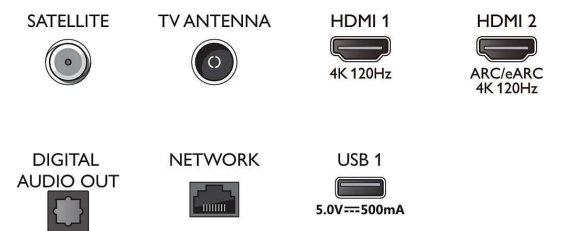

Tuner/Reception/Transmission

- Digital TV: DVB-T/T2/T2-HD/C/S/S2
- TV Programme guide*: 8-day Electronic Programme Guide
- Signal strength indication

Connections

Side

Bottom

Specifications

- Teletext: 1000 page Hypertext
- HEVC support

Smart TV Features

- Interactive TV: HbbTV
- Remote Control: with Voice
- Voice assistant*: Google Assistant built in, RC with Mic., Works with Alexa

Multimedia Applications

- Video Playback Formats: Containers: AVI, MKV, H264/MPEG-4 AVC, MPEG-1, MPEG-2, MPEG-4, VP9, HEVC (H.265), AV1
- Music Playback Formats: AAC, MP3, WAV, WMA (v2 up to v9.2), WMA-PRO (v9 and v10), FLAC
- Subtitles Formats Support: .SML, .SRT, .SSA, .SUB, .TXT, .ASS
- Picture Playback Formats: JPEG, BMP, GIF, PNG, 360 photo, HEIF