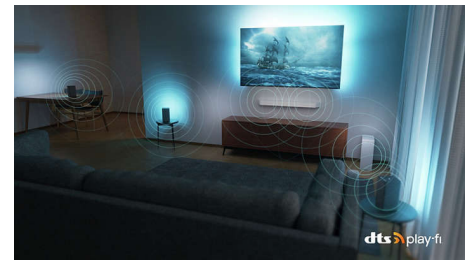

DTS Play-Fi

Philips Wireless Home System powered by DTS Play-Fi lets you connect to compatible soundbars and wireless speakers around your home in seconds. Listen to movies in the kitchen. Play music anywhere. You can even create a home-cinema surround-sound system using your Philips TV as a central speaker.

AMBILIGHT tv

P AI Intelligent Picture Engine

OLED

IMAX ENHANCED

Dolby Vision Atmos

Ok Google

Google TV

NVIDIA G-SYNC