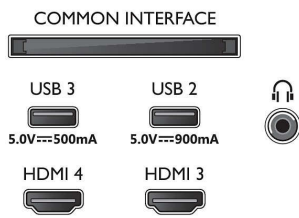

Specifications

Ambilight

- Ambilight Features: Wall colour adaptive, Lounge mode, Game Mode, Ambilight Music, AmbiWakeup, AmbiSleep, Philips Wireless Home Speakers, Ambilight Boot-Up Animation
- Ambilight Version: next generation 3 sided

Picture/Display

- Diagonal screen size (inch): 65 inch
- Diagonal screen size (metric): 164 cm
- Display: 4K Ultra HD OLED

- Panel resolution: 3840 x 2160
- Native refresh rate: 120 Hz
- Picture engine: P5 AI Perfect Picture Engine
- Picture enhancement: Perfect Natural Motion, Micro Dimming Perfect, Wide Colour Gamut 99% DCI/P3, Dolby Vision, HLG (Hybrid Log Gamma), A.I. PQ mode, CalMAN Ready, IMAX enhanced mode, HDR10+ Adaptive, Film-maker mode

Display input resolution

- Resolution-Refresh rate: 576 p - 50 Hz, 640 x 480

- 60 Hz, 720 p - 50 Hz, 60 Hz, 1920 x 1080 p - 24 Hz, 25 Hz, 30 Hz, 50 Hz, 60 Hz, 100 Hz, 120 Hz., 2560 x 1440 - 60 Hz, 120 Hz, 3840 x 2160 p - 24 Hz, 25 Hz, 30 Hz, 50 Hz, 60 Hz, 100 Hz, 120 Hz.

Tuner/Reception/Transmission

- Digital TV: DVB-T/T2/T2-HD/C/S/S2
- TV Programme guide*: 8-day Electronic Programme Guide
- Signal strength indication

Connections

Side