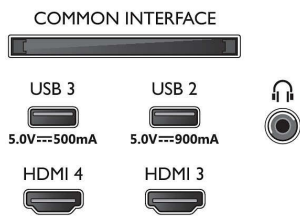

Specifications

Ambilight

- Ambilight Features: Wall colour adaptive, Lounge mode, Game Mode, Ambilight Music, AmbiWakeup, AmbiSleep, Works with Philips Wireless Home Speakers, Ambilight Boot-Up Animation
- Ambilight Version: next generation 3 sided

Picture/Display

- Diagonal screen size (inch): 48 inch
- Diagonal screen size (metric): 121 cm

- Display: 4K Ultra HD OLED
- Panel resolution: 3840 x 2160
- Native refresh rate: 120 Hz
- Picture engine: P5 AI Perfect Picture Engine
- Picture enhancement: Perfect Natural Motion, Micro Dimming Perfect, Wide Colour Gamut 99% DCI/P3, Dolby Vision, A.I. PQ mode, CalMAN Ready, IMAX enhanced mode, HDR10+ Adaptive, Film-maker mode, HLG (Hybrid Log Gamma)

Display input resolution

- Resolution-Refresh rate: 576 p - 50 Hz, 640 x 480 - 60 Hz, 720 p - 50 Hz, 60 Hz, 1920 x 1080 p - 24 Hz, 25 Hz, 30 Hz, 50 Hz, 60 Hz, 100 Hz, 120 Hz., 2560 x 1440 - 60 Hz, 120 Hz, 3840 x 2160 p - 24 Hz, 25 Hz, 30 Hz, 50 Hz, 60 Hz, 100 Hz, 120 Hz.

Tuner/Reception/Transmission

- Digital TV: DVB-T/T2/T2-HD/C/S/S2
- TV Programme guide*: 8-day Electronic

Connections

Side