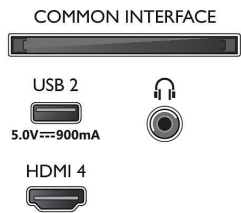

Specifications

Ambilight

- Ambilight Features: Wall colour adaptive, Lounge mode, Game Mode, Ambilight Music, AmbiWakeup, AmbiSleep, Philips Wireless Home Speakers, Ambilight Boot-Up Animation
- Ambilight Version: 3 sided

Picture/Display

- Diagonal screen size (inch): 43 inch
- Diagonal screen size (metric): 108 cm
- Display: 4K Ultra HD LED
- Panel resolution: 3840 x 2160
- Native refresh rate: 120 Hz

- Picture engine: P5 Perfect Picture Engine
- Picture enhancement: Micro Dimming Pro, Wide Colour Gamut 90% DCI/P3, HDR10+, Dolby Vision, CalMAN Ready, Perfect Natural Motion, HLG (Hybrid Log Gamma)

Display input resolution

- Resolution-Refresh rate: 576 p - 50 Hz, 640 x 480 - 60 Hz, 720 p - 50 Hz, 60 Hz, 1920 x 1080 p - 24 Hz, 25 Hz, 30 Hz, 50 Hz, 60 Hz, 100 Hz, 120 Hz., 2560 x 1440 - 60 Hz, 120 Hz, 3840 x 2160 p - 24 Hz, 25 Hz, 30 Hz, 50 Hz, , 60 Hz, 100 Hz, 120 Hz.

Tuner/Reception/Transmission

- Digital TV: DVB-T/T2/T2-HD/C/S/S2
- TV Programme guide*: 8-day Electronic Programme Guide
- Signal strength indication
- Teletext: 1000 page Hypertext
- HEVC support

Android TV

- OS: Google TV™
- Pre-installed apps: Google Play Movies*, Google Search, YouTube, Netflix, Apple TV, Amazon Prime Video, Disney+, YouTube Music, Fitness

Connections

Side