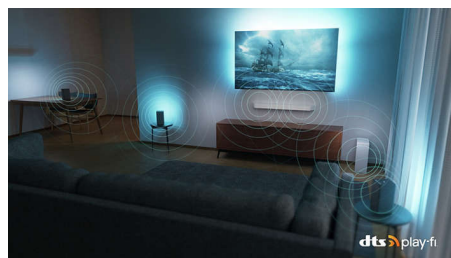

## DTS Play-Fi

You get great, clear TV sound straight out of the box. If you want more, Philips Wireless Home System with DTS Play-Fi lets you

connect to compatible soundbars and wireless speakers around your home in seconds. You can even create a home cinema surround-sound system using your TV as a central speaker.