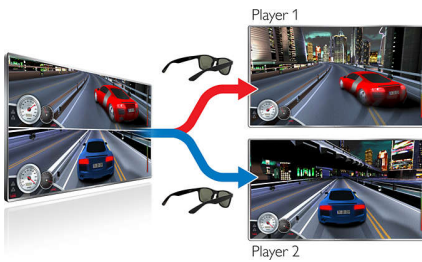

Highlights

Active 3D Max technology

Be enthralled by 3D movies in your own living room with the 3D Max. Enjoy real life depth and stunning Full HD resolution thanks to the combination of the ultra fast display and Active shutter glasses. With these 3D Max glasses and your 3D Max TV you can now start to enjoy 3D TV.

3D Max and Full HD 3D ready TV

These active 3D glasses will deliver you the Full HD 3D experience on all 3D Max TVs as well as on earlier Full HD 3D ready TVs.

3D Max Two Player Full Screen

With these 3D Max active glasses, your TV can deliver the ultimate Two Player Full Screen Gaming experience. In 2D two-player games,

each gamer usually sees their game on half the screen. Using 3D technology, each player can now enjoy the game in full screen at the same time, with just a click of a button on the glasses.

Flexible and Lightweight

With the design choice of lightweight and flexible materials they will feel so comfortable, you wouldn't think you were wearing any glasses.

Optimum lens coverage

The wide lens and subtle curvature fits most faces even for existing eye wear users. The additional hook at the top edge of the frame also helps to secure the Easy 3D glasses to your personal glasses.