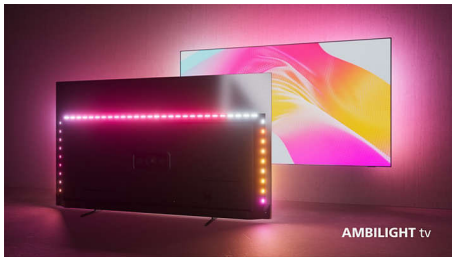

Philips OLED
4K Ambilight TV

139 cm (55") Ambilight TV
P5 AI perfect picture engine
Dolby Atmos sound
Google TV™

55OLED708

Whatever you watch. Whatever you play.

4K Ambilight TV

Our most affordable OLED TV brings you closer to everything you love. The lifelike picture, Dolby Atmos sound, and Ambilight's immersive halo create cinema-sized excitement for every show, movie, and game. Right there in your living room.

Ambilight TV

Ambilight TVs are the only TVs with LED lights behind the screen that react to what you watch, immersing you in a halo of colorful light. It changes everything: your TV seems bigger, and you'll be drawn deeper into your favorite shows, movies, and games.