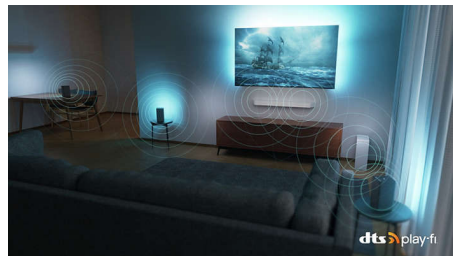

OLED Ambilight TV

The lifelike picture of your 4K (UHD) OLED Ambilight TV always looks incredible, even if viewed at an angle. Blacks are always black, not gray, and you'll see every detail in shadows or bright areas. All major HDR formats are supported—you'll feel the full power of every scene.

DTS Play-Fi

You get great, clear TV sound right out of the box. If you want more, Philips Wireless Home

55OLED708/75

System with DTS Play-Fi lets you connect to compatible soundbars and wireless speakers around your home in seconds. You can even create a home theatre surround-sound system using your TV as a central speaker.