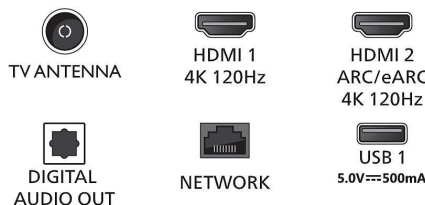

Power

- Mains power: AC 220 - 240 V 50/60Hz
- Standby power consumption: <0.5W
- Power Saving Features: Auto switch-off timer, Picture mute (for radio), Eco mode, Light sensor

Accessories

- Included accessories: Remote Control, 2 x AAA Batteries, Table top stand, Power cord, Quick start guide, Legal and safety brochure

Dimensions

- Set Width: 1228 mm
- Set Height: 702 mm
- Set Depth: 58 mm
- Product weight: 17 kg
- Set width (with stand): 1228 mm
- Set height (with stand): 724 mm
- Set depth (with stand): 240 mm
- Product weight (+stand): 17.5 kg
- Box width: 1400 mm
- Box height: 860 mm
- Box depth: 160 mm
- Weight incl. Packaging: 22 kg
- Wall mount dimensions: 300 x 300 mm

Connections

Side

Down

Issue date 2023-12-13

Version: 5.5.1

EAN: 87 18863 03971 7

© 2023 Koninklijke Philips N.V.
All Rights reserved.

Specifications are subject to change without notice. Trademarks are the property of Koninklijke Philips N.V. or their respective owners.