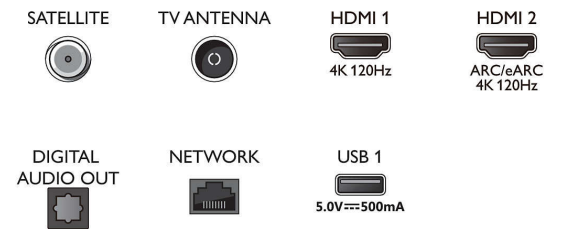

Tuner/Reception/Transmission

- Digital TV: DVB-T/T2/T2-HD/C/S/S2
- TV Programme guide*: 8-day Electronic

Connections

Side

Bottom

Specifications

- Programme Guide
- Signal strength indication
- Teletext: 1000 page Hypertext
- HEVC support

Smart TV Features

- Interactive TV: HbbTV
- Remote Control: with Voice
- Voice assistant*: Google Assistant built in, RC with Mic., Works with Alexa

Multimedia Applications

- Video Playback Formats: Containers: AVI, MKV, H264/MPEG-4 AVC, MPEG-1, MPEG-2, MPEG-4, VP9, HEVC (H.265), AVI
- Music Playback Formats: AAC, MP3, WAV, WMA (v2 up to v9.2), WMA-PRO (v9 and v10), FLAC
- Subtitles Formats Support: .SML, .SRT, .SSA, .SUB, .TXT, .ASS
- Picture Playback Formats: JPEG, BMP, GIF, PNG, 360 photo, HEIF