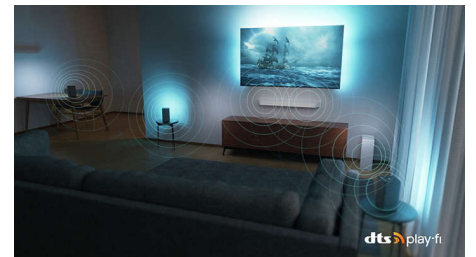

DTS Play-Fi

Philips Wireless Home System powered by DTS Play-Fi lets you connect to compatible soundbars and wireless speakers around your home in seconds. Listen to movies in the kitchen. Play music anywhere. You can even create a home-cinema surround-sound system using your Philips TV as a central speaker.