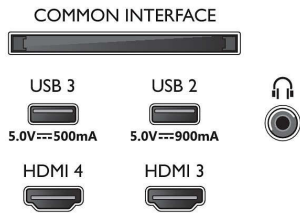

Specifications

Ambilight

- Ambilight Features: Wall colour adaptive, Lounge mode, Game Mode, Ambilight Music, AmbiWakeup, AmbiSleep, Works with Philips Wireless Home Speakers, Ambilight Boot-Up Animation
- Ambilight Version: next generation 3 sided

Picture/Display

- Diagonal screen size (inch): 55 inch
- Diagonal screen size (metric): 139 cm

- Display: 4K Ultra HD OLED
- Panel resolution: 3840 x 2160
- Native refresh rate: 120 Hz
- Picture engine: P5 AI Perfect Picture Engine
- Picture enhancement: Perfect Natural Motion, Micro Dimming Perfect, Wide Colour Gamut 99% DCI/P3, Dolby Vision, A.I. PQ mode, CalMAN Ready, IMAX enhanced mode, HDR10+ Adaptive, Film-maker mode, HLG (Hybrid Log Gamma)

Display input resolution

- Resolution-Refresh rate: 576 p - 50 Hz, 640 x 480 - 60 Hz, 720 p - 50 Hz, 60 Hz, 1920 x 1080 p - 24 Hz, 25 Hz, 30 Hz, 50 Hz, 60 Hz, 100 Hz, 120 Hz., 2560 x 1440 - 60 Hz, 120 Hz, 3840 x 2160 p - 24 Hz, 25 Hz, 30 Hz, 50 Hz, 60 Hz, 100 Hz, 120 Hz.

Tuner/Reception/Transmission

- Digital TV: DVB-T/T2/T2-HD/C/S/S2
- TV Programme guide*: 8-day Electronic

Connections

Side