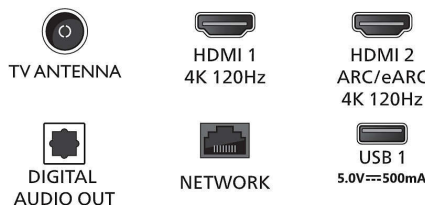

Power

- Mains power: AC 220 - 240 V 50/60Hz
- Standby power consumption: <0.5W
- Power Saving Features: Auto switch-off timer, Picture mute (for radio), Eco mode, Light sensor

Accessories

- Included accessories: Remote Control, 2 x AAA Batteries, Table top stand, Power cord, Quick start guide, Legal and safety brochure

Dimensions

- Set Width: 1228 mm
- Set Height: 702 mm
- Set Depth: 58 mm
- Product weight: 17 kg
- Set width (with stand): 1228 mm
- Set height (with stand): 724 mm
- Set depth (with stand): 240 mm
- Product weight (+stand): 17.5 kg
- Box width: 1400 mm
- Box height: 860 mm
- Box depth: 160 mm
- Weight incl. Packaging: 22 kg
- Wall mount dimensions: 300 x 300 mm

Connections

Side

Down

Issue date 2023-12-15

Version: 3.3.1

EAN: 87 18863 03972 4

© 2023 Koninklijke Philips N.V.
All Rights reserved.

Specifications are subject to change without notice. Trademarks are the property of Koninklijke Philips N.V. or their respective owners.