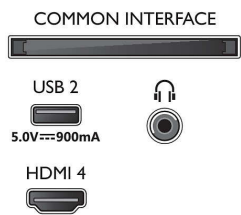

Specifications

Ambilight

- Ambilight Features: Wall colour adaptive, Lounge mode, Game Mode, Ambilight Music, AmbiWakeup, AmbiSleep, Philips Wireless Home Speakers, Ambilight Boot-Up Animation
- Ambilight Version: 3 sided

Picture/Display

- Diagonal screen size (inch): 43 inch
- Diagonal screen size (metric): 108 cm
- Display: 4K Ultra HD LED
- Panel resolution: 3840 x 2160
- Native refresh rate: 120 Hz

- Picture engine: P5 Perfect Picture Engine
- Picture enhancement: Micro Dimming Pro, Wide Colour Gamut 90% DCI/P3, HDR10+, Dolby Vision, CalMAN Ready, Perfect Natural Motion, HLG (Hybrid Log Gamma)

Display input resolution

- Resolution-Refresh rate: 576 p - 50 Hz, 640 x 480 - 60 Hz, 720 p - 50 Hz, 60 Hz, 1920 x 1080 p - 24 Hz, 25 Hz, 30 Hz, 50 Hz, 60 Hz, 100 Hz, 120 Hz., 2560 x 1440 - 60 Hz, 120 Hz, 3840 x 2160 p - 24 Hz, 25 Hz, 30 Hz, 50 Hz, 60 Hz, 100 Hz, 120 Hz.

Tuner/Reception/Transmission

- Digital TV: DVB-T/T2/T2-HD/C/S/S2
- TV Programme guide*: 8-day Electronic Programme Guide
- Signal strength indication
- Teletext: 1000 page Hypertext
- HEVC support

Android TV

- OS: Google TV™
- Pre-installed apps: Google Play Movies*, Google Search, YouTube, Netflix, Apple TV, Amazon Prime Video, Disney+, YouTube Music, Fitness

Connections

Side