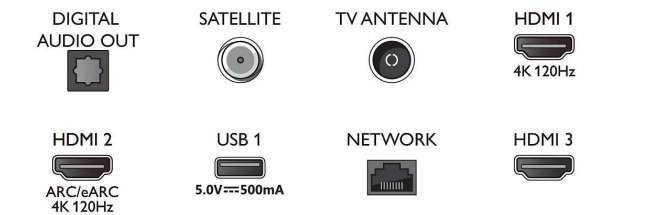

Picture/Display

- Diagonal screen size (inch): 43 inch
- Diagonal screen size (metric): 108 cm
- Display: 4K Ultra HD LED
- Panel resolution: 3840 x 2160
- Native refresh rate: 120 Hz

- Picture engine: P5 Perfect Picture Engine
- Picture enhancement: Micro Dimming Pro, Wide Colour Gamut 90% DCI/P3, HDR10+, Dolby Vision, CalMAN Ready, Perfect Natural Motion, HLG (Hybrid Log Gamma)

- OS: Google TV™
- Pre-installed apps: Google Play Movies*, Google Search, YouTube, Netflix, Apple TV, Amazon Prime Video, Disney+, YouTube Music, Fitness

Connections

Side

Bottom

Specifications

- App, Ambilight Aurora
- Memory size (Flash): 16 GB*
- Gaming cloud: Geforce Now