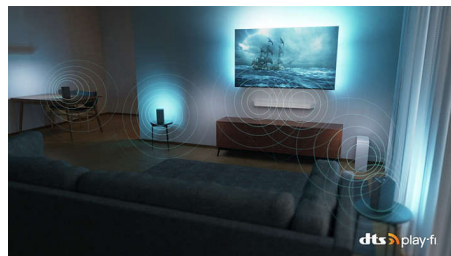

DTS Play-Fi

You get great, clear TV sound straight out of the box. If you want more, Philips Wireless Home System with DTS Play-Fi lets you

connect to compatible soundbars and wireless speakers around your home in seconds. You can even create a home cinema surround-sound system using your TV as a central speaker.

DTS Play-Fi

Great TV sound. And easy to add soundbars or speakers