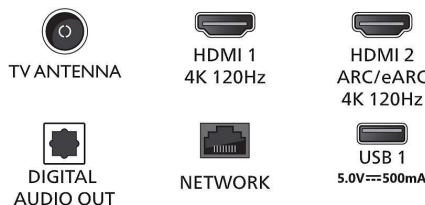

Down

Issue date 2023-12-15

Version: 5.5.1

EAN: 87 18863 03968 7

© 2023 Koninklijke Philips N.V.
All Rights reserved.

Specifications are subject to change without notice. Trademarks are the property of Koninklijke Philips N.V. or their respective owners.

www.philips.com

- EPG and actual visibility (up to 8 days) is country and operator dependent.
- Android App offerings vary per country. For more details please visit your local Google Play Store.
- Philips TV Remote app and related functionalities vary per TV model, operator, and country, as well as smart device model and OS. For more details please visit: www.philips.com/TVRemoteapp.
- Amazon, Alexa and all related logos are trademarks of Amazon.com, Inc. or its affiliates. Amazon Alexa is available in selected languages and countries.
- Amazon Prime is available in selected languages and countries.
- Disney+ subscription required. Subject to terms at <https://www.disneyplus.com> (c) 2020 Disney and its related entities. Disney+ is available in selected languages and countries.
- Google Assistant is available on Philips Android TVs running on Android O (8) or higher OS version. Google Assistant is available in selected languages and countries.
- Netflix subscription required. Subject to terms at <https://www.netflix.com>
- Image depicted on the website are non-contractual pictures. Please always refer to the actual TV that are sold in the retail or stores.
- Memory size (Flash) : 32G, the actual available disc space may differ (dependent on e.g. (pre-)installed apps, installed operating system, etc.)
- Philips OLED TV panels have been certified as flicker-free and discomfort glare free by UL.
- Google TV is the name of this device's software experience and a trademark of Google LLC.
- Google TV is the name of this device's software experience and a trademark of Google LLC. YouTube, Ok Google and other marks are trademarks of Google LLC.