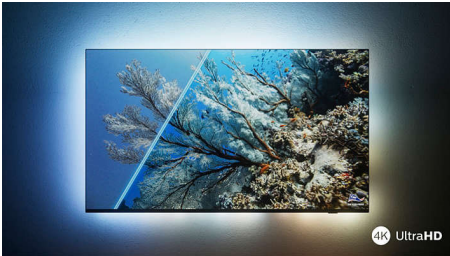

65PUT8528/68

Highlights

Ambilight. TV

Ambilight TVs are the only TVs with LED lights behind the screen that react to what you watch, immersing you in a halo of colorful light. It changes everything: your TV seems bigger, and you'll be drawn deeper into your favorite shows, movies, and games.

Ultra-sharp picture

No matter what you watch, you'll enjoy a bright, ultra-sharp picture with vivid colors. Plus, this 4K (UHD) Ambilight TV is compatible with all major HDR formats—so you'll see more detail, even in dark and bright areas, when you're streaming HDR content.