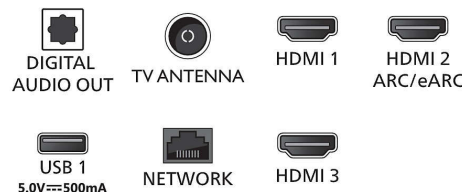

Supported HDMI video features

- HDMI 1/2: HDMI 2.0
- Gaming: ALLM, HDMI VRR, Dolby Vision Game
- HDMI 3/4: HDMI 2.0
- HDR: Dolby Vision, HDR10, HLG, HDR10+

Power

- Mains power: AC 220 - 240 V 50/60Hz
- Standby power consumption: <0.5W
- Power Saving Features: Auto switch-off timer, Picture mute (for radio), Eco mode, Light sensor

Accessories

- Included accessories: Remote Control, 2 x AAA Batteries, Table top stand, Power cord, Quick start guide, Legal and safety brochure

Dimensions

- Set Width: 1451 mm

- Set Height: 834 mm
- Set Depth: 84 mm
- Product weight: 20 kg
- Set width (with stand): 1451 mm
- Set height (with stand): 905 mm
- Set depth (with stand): 309 mm
- Product weight (+stand): 21 kg
- Box width: 1600 mm
- Box height: 995 mm
- Box depth: 170 mm
- Weight incl. Packaging: 27 kg
- Wall mount dimensions: 300 x 300 mm

Connections

Side

Down

Issue date 2024-03-22

Version: 6.6.1

EAN: 87 18863 03921 2

© 2024 Koninklijke Philips N.V.
All Rights reserved.

Specifications are subject to change without notice. Trademarks are the property of Koninklijke Philips N.V. or their respective owners.