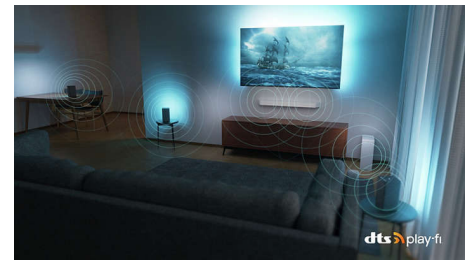

DTS Play-Fi

You get great, clear TV sound right out of the box. If you want more, Philips Wireless Home System with DTS Play-Fi lets you connect to compatible soundbars and wireless speakers around your home in seconds. You can even create a home theatre surround-sound system using your TV as a central speaker.

AMBILIGHT tv

4K UltraHD

Perfect Picture Engine

Google TV

Ok Google

dts play-fi

Dolby Vision-Atmos