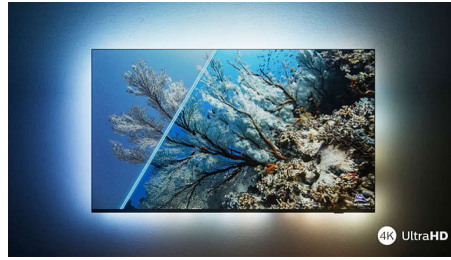

Ultra-sharp picture

No matter what you watch, you'll enjoy a bright, ultra-sharp picture with vivid colours. Plus, this 4K UHD Ambilight TV is compatible with all major HDR formats — so you'll see more detail, even in dark and bright areas, when you're streaming HDR content.