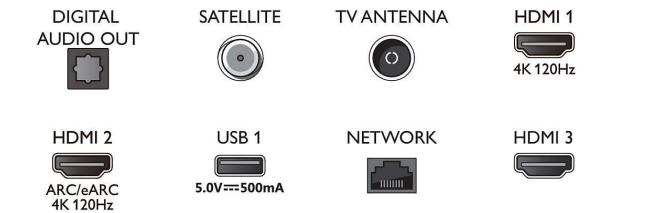

Picture/Display

- Diagonal screen size (inch): 65 inch
- Diagonal screen size (metric): 164 cm
- Display: 4K Ultra HD LED
- Panel resolution: 3840 x 2160
- Native refresh rate: 120 Hz

- Picture engine: P5 Perfect Picture Engine
- Picture enhancement: Micro Dimming Pro, Wide Colour Gamut 90% DCI/P3, HDR10+, Dolby Vision, CalMAN Ready, Perfect Natural Motion, HLG (Hybrid Log Gamma)

- OS: Google TV™
- Pre-installed apps: Google Play Movies*, Google Search, YouTube, Netflix, Apple TV, Amazon Prime Video, Disney+, YouTube Music, Fitness

Connections

Side

Bottom

Specifications

- App, Ambilight Aurora
- Memory size (Flash): 16 GB*
- Gaming cloud: Geforce Now