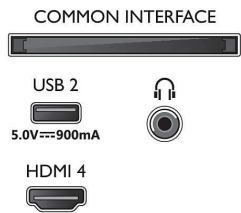

Specifications

Ambilight

- Ambilight Features: Wall colour adaptive, Lounge mode, Game Mode, Ambilight Music, AmbiWakeup, AmbiSleep, Philips Wireless Home Speakers, Ambilight Boot-Up Animation
- Ambilight Version: 3 sided

Picture/Display

- Diagonal screen size (inch): 65 inch
- Diagonal screen size (metric): 164 cm
- Display: 4K Ultra HD LED
- Panel resolution: 3840 x 2160
- Native refresh rate: 120 Hz

- Picture engine: P5 Perfect Picture Engine
- Picture enhancement: Micro Dimming Pro, Wide Colour Gamut 90% DCI/P3, HDR10+, Dolby Vision, CalMAN Ready, Perfect Natural Motion, HLG (Hybrid Log Gamma)

Display input resolution

- Resolution-Refresh rate: 576 p - 50 Hz, 640 x 480 - 60 Hz, 720 p - 50 Hz, 60 Hz, 1920 x 1080 p - 24 Hz, 25 Hz, 30 Hz, 50 Hz, 60 Hz, 100 Hz, 120 Hz., 2560 x 1440 - 60 Hz, 120 Hz, 3840 x 2160 p - 24 Hz, 25 Hz, 30 Hz, 50 Hz, 60 Hz, 100 Hz, 120 Hz.

Tuner/Reception/Transmission

- Digital TV: DVB-T/T2/T2-HD/C/S/S2
- TV Programme guide*: 8-day Electronic Programme Guide
- Signal strength indication
- Teletext: 1000 page Hypertext
- HEVC support

Android TV

- OS: Google TV™
- Pre-installed apps: Google Play Movies*, Google Search, YouTube, Netflix, Apple TV, Amazon Prime Video, Disney+, YouTube Music, Fitness

Connections

Side