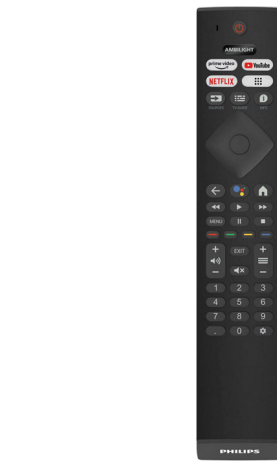

* EPG and actual visibility (up to 8 days) is country and operator dependent.
* Smart TV app offerings vary per TV model and country. For more details please visit: www.philips.com/smarttv.
* Philips TV does not guarantee 100% interoperability with all HDMI CEC devices
* Its functionality is subject to ChromeCast built-in apps and smart devices. For more details, please visit ChromeCast built-in product pages.
* Image depicted on the website are non-contractual pictures. Please always refer to the actual TV that are sold in the retail or stores.
* Amazon Prime is available in selected languages and countries.
* Disney+ subscription required. Subject to terms at <https://www.disneyplus.com> (c) 2020 Disney and its related entities. Disney+ is available in selected languages and countries.
* Netflix subscription required. Subject to terms at <https://www.netflix.com>
* Philips TV Remote app and related functionalities vary per TV model, operator, and country, as well as smart device model and OS. For more details please visit: www.philips.com/TVRemoteapp.
* Google TV is the name of this device's software experience and a trademark of Google LLC.
* Google TV is the name of this device's software experience and a trademark of Google LLC. YouTube, Ok Google and other marks are trademarks of Google LLC.