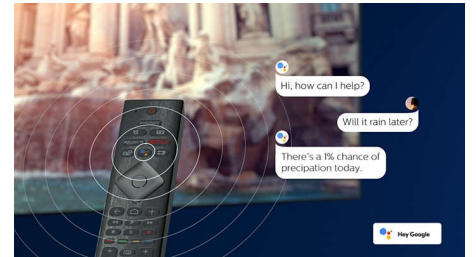

Connectivity

- Number of HDMI connections: 3
- EasyLink (HDMI-CEC): One touch play, Remote control pass-through, System audio control, System standby
- Number of USBs: 2
- Wireless connection: Bluetooth 5.0, Wi-Fi 802.11ac 2x2 Dual band
- Other connections: Headphone out, Service connector, Ethernet-LAN RJ-45, Antenna F-type, Digital audio out (optical)
- HDCP 2.3: Yes on all HDMI
- HDMI ARC: Yes on HDMI1

Supported HDMI video features

- HDR: HDR10, HLG

Power

- Mains power: AC 100V-240 50/60Hz
- Ambient temperature: 5 °C to 35 °C
- Standby power consumption: <0.5W
- Power Saving Features: Auto switch-off timer, Eco mode, Light sensor, Picture mute (for radio)

Accessories

- Included accessories: 2 x AAA Batteries, Power cord, Quick start guide, Legal and safety brochure, Table top stand, Remote Control

Dimensions

- Set Width: 958 mm
- Set Height: 559 mm
- Set Depth: 82 mm
- Product weight: 6.8 kg
- Set width (with stand): 958 mm

Highlights

Android TV

- Set height (with stand): 587 mm
- Set depth (Philips stand): 223 mm
- Product Amazon (TV and YouTube) is week, and Netflix on Amazon (TV and YouTube) is week, and Netflix on Amazon (TV and YouTube) is week. A clear, intuitive interface lets you find the content you love front and center. Easy pickup 140 energy left off in the latest series, on TV and the packaging of releases.
- Wall mount dimensions: 100 x 200 mm

Google Assistant

Control your Philips Android TV with your voice. Want to play a game, watch Netflix, or find content and apps in the Google Play store? Just tell your TV. You can even command all Google Assistant-compatible smart home devices-like dimming the lights and setting the thermostat on movie night. Without leaving the sofa.

TV content

Go beyond traditional TV programming with Google Play Store . Experience endless movies, TV, music, apps and games online. More to love.