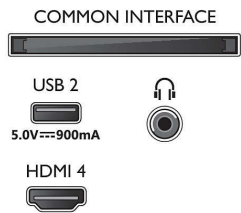

Specifications

Ambilight

- Ambilight Features: Wall colour adaptive, Lounge mode, Game Mode, Ambilight Music, AmbiWakeup, AmbiSleep, Philips Wireless Home Speakers, Ambilight Boot-Up Animation
- Ambilight Version: 3 sided

Picture/Display

- Diagonal screen size (inch): 75 inch
- Diagonal screen size (metric): 189 cm
- Display: 4K Ultra HD LED
- Panel resolution: 3840 x 2160
- Native refresh rate: 120 Hz

- Picture engine: P5 Perfect Picture Engine
- Picture enhancement: Micro Dimming Pro, Wide Colour Gamut 90% DCI/P3, HDR10+, Dolby Vision, CalMAN Ready, Perfect Natural Motion, HLG (Hybrid Log Gamma)

Display input resolution

- Resolution-Refresh rate: 576 p - 50 Hz, 640 x 480 - 60 Hz, 720 p - 50 Hz, 60 Hz, 1920 x 1080 p - 24 Hz, 25 Hz, 30 Hz, 50 Hz, 60 Hz, 100 Hz, 120 Hz., 2560 x 1440 - 60 Hz, 120 Hz, 3840 x 2160 p - 24 Hz, 25 Hz, 30 Hz, 50 Hz, 60 Hz, 100 Hz, 120 Hz.

Tuner/Reception/Transmission

- Digital TV: DVB-T/T2/T2-HD/C/S/S2
- TV Programme guide*: 8-day Electronic Programme Guide
- Signal strength indication
- Teletext: 1000 page Hypertext
- HEVC support

Android TV

- OS: Google TV™
- Pre-installed apps: Google Play Movies*, Google Search, YouTube, Netflix, Apple TV, Amazon Prime Video, Disney+, YouTube Music, Fitness

Connections

Side