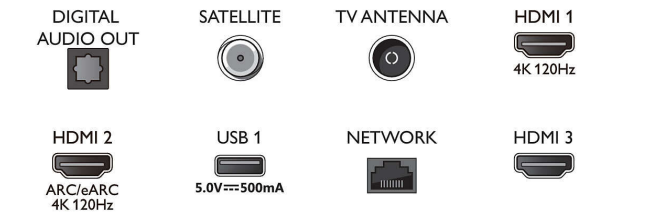

Specifications

Ambilight

- Ambilight Features: Wall colour adaptive, Lounge mode, Game Mode, Ambilight Music, AmbiWakeup, AmbiSleep, Philips Wireless Home Speakers, Ambilight Boot-Up Animation
- Ambilight Version: 3 sided

Picture/Display

- Diagonal screen size (inch): 75 inch
- Diagonal screen size (metric): 189 cm
- Display: 4K Ultra HD LED
- Panel resolution: 3840 x 2160
- Native refresh rate: 120 Hz

- Picture engine: P5 Perfect Picture Engine
- Picture enhancement: Micro Dimming Pro, Wide Colour Gamut 90% DCI/P3, HDR10+, Dolby Vision, CalMAN Ready, Perfect Natural Motion, HLG (Hybrid Log Gamma)

Display input resolution

- Resolution-Refresh rate: 576 p - 50 Hz, 640 x 480 - 60 Hz, 720 p - 50 Hz, 60 Hz, 1920 x 1080 p - 24 Hz, 25 Hz, 30 Hz, 50 Hz, 60 Hz, 100 Hz, 120 Hz., 2560 x 1440 - 60 Hz, 120 Hz, 3840 x 2160 p - 24 Hz, 25 Hz, 30 Hz, 50 Hz, 60 Hz, 100 Hz, 120 Hz.

Tuner/Reception/Transmission

- Digital TV: DVB-T/T2/T2-HD/C/S/S2
- TV Programme guide*: 8-day Electronic Programme Guide
- Signal strength indication
- Teletext: 1000 page Hypertext
- HEVC support

Android TV

- OS: Google TV™
- Pre-installed apps: Google Play Movies*, Google Search, YouTube, Netflix, Apple TV, Amazon Prime Video, Disney+, YouTube Music, Fitness

Connections

Side

Bottom