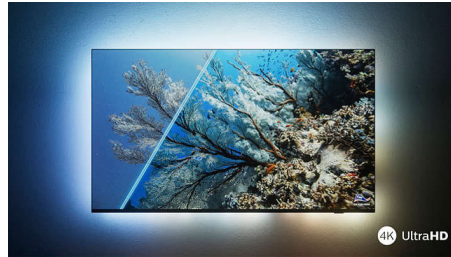

## Ultra-sharp picture

No matter what you watch, you'll enjoy a bright, ultra-sharp picture with vivid colours. Plus, this 4K UHD Ambilight TV is compatible with all major HDR formats — so you'll see more detail, even in dark and bright areas, when you're streaming HDR content.