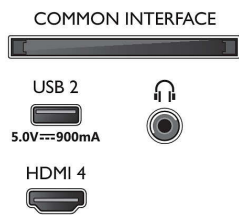

4K Ambilight TV

215 cm (85") Ambilight TV P5 picture engine-120 Hz, Major HDR formats supported, Google TV™

85PUS8808/12

Specifications

Ambilight

- Ambilight Features: Wall colour adaptive, Lounge mode, Game Mode, Ambilight Music, AmbiWakeup, AmbiSleep, Works with Philips Wireless Home Speakers, Ambilight Boot-Up Animation
- Ambilight Version: 3 sided

Picture/Display

- Diagonal screen size (inch): 85 inch
- Diagonal screen size (metric): 215 cm
- Display: 4K Ultra HD LED
- Panel resolution: 3840 x 2160

- Native refresh rate: 120 Hz
- Picture engine: P5 Perfect Picture Engine
- Picture enhancement: Micro Dimming Pro, Wide Colour Gamut 90% DCI/P3, HDR10+, Dolby Vision, CalMAN Ready, Perfect Natural Motion, HLG (Hybrid Log Gamma)

Display input resolution

- Resolution-Refresh rate: 576 p - 50 Hz, 640 x 480 - 60 Hz, 720 p - 50 Hz, 60 Hz, 1920 x 1080 p - 24 Hz, 25 Hz, 30 Hz, 50 Hz, 60 Hz, 100 Hz, 120 Hz, 2560 x 1440 - 60 Hz, 120 Hz, 3840 x 2160 p - 24 Hz, 25 Hz, 30 Hz,

50 Hz, 60 Hz, 100 Hz, 120 Hz.

Tuner/Reception/Transmission

- Digital TV: DVB-T/T2/T2-HD/C/S/S2
- TV Programme guide*: 8-day Electronic Programme Guide
- Signal strength indication
- Teletext: 1000 page Hypertext
- HEVC support

Android TV

- OS: Google TV™
- Pre-installed apps: Google Play Movies*, Google

Connections

Side