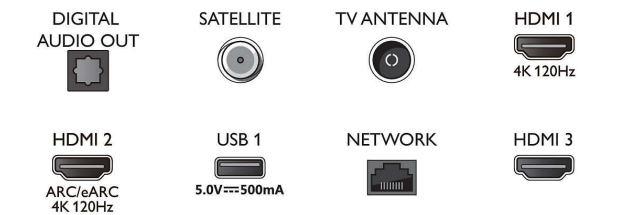

Picture/Display

- Diagonal screen size (inch): 85 inch
- Diagonal screen size (metric): 215 cm
- Display: 4K Ultra HD LED
- Panel resolution: 3840 x 2160

- Native refresh rate: 120 Hz
- Picture engine: P5 Perfect Picture Engine
- Picture enhancement: Micro Dimming Pro, Wide Colour Gamut 90% DCI/P3, HDR10+, Dolby Vision, CalMAN Ready, Perfect Natural Motion, HLG (Hybrid Log Gamma)

Android TV

- OS: Google TV™
- Pre-installed apps: Google Play Movies*, Google

Connections

Side

Bottom

4K Ambilight TV

215 cm (85") Ambilight TV P5 picture engine-120 Hz, Major HDR formats supported, Google TV™

85PUS8808/12

Specifications

- Search, YouTube, Netflix, Apple TV, Amazon Prime Video, Disney+, YouTube Music, Fitness App, Ambilight Aurora
- Memory size (Flash): 16 GB*
- Gaming cloud: Geforce Now

Smart TV Features

- Interactive TV: HbbTV
- Remote Control: with Voice
- Voice assistant*: Google Assistant built in, RC with Mic., Works with Alexa

Multimedia Applications

- Video Playback Formats: Containers: AVI, MKV, H264/MPEG-4 AVC, MPEG-1, MPEG-2, MPEG-4, VP9, HEVC (H.265), AV1
- Music Playback Formats: AAC, MP3, WAV, WMA (v2 up to v9.2), WMA-PRO (v9 and v10), FLAC
- Subtitles Formats Support: .SML, .SRT, .SSA, .SUB, .TXT, .ASS
- Picture Playback Formats: JPEG, BMP, GIF, PNG, 360 photo, HEIF