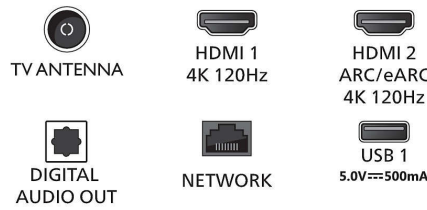

Specifications

Ambilight

- Ambilight Features: Wall colour adaptive, Lounge mode, Game Mode, Ambilight Music, AmbiWakeup, AmbiSleep, Philips Wireless Home Speakers, Ambilight Aurora, Ambilight Bootup Animation
- Ambilight Version: 3-sided

Picture/Display

- Display: 4K Ultra HD OLED
- Panel resolution: 3840 x 2160

- Native refresh rate: 120 Hz
- Picture engine: P5 AI Perfect Picture Engine
- Picture enhancement: Wide Color Gamut 97% DCI/P3, Perfect Natural Motion, Micro Dimming Perfect, Dolby Vision, A.I. PQ mode, CalMAN Ready, HDR10+ Adaptive, Filmmaker mode, HLG (Hybrid Log Gamma)

Display input resolution

- Resolution-Refresh rate: 576p-50Hz, 640x480-60Hz, 720p-50Hz,60Hz, 1920x1080p-

- 24Hz,25Hz,30Hz,50Hz, ,60Hz,100Hz,120Hz., 2560x1440-60Hz,120Hz, 3840x2160p-24Hz,25Hz,30Hz,50Hz, , 60Hz,100Hz,120Hz.

Tuner/Reception/Transmission

- Digital TV: DVB-T/T2
- Video Playback: PAL, SECAM
- TV Program guide*: 8 day Electronic Program Guide
- Signal strength indication

Connections

Side

Down