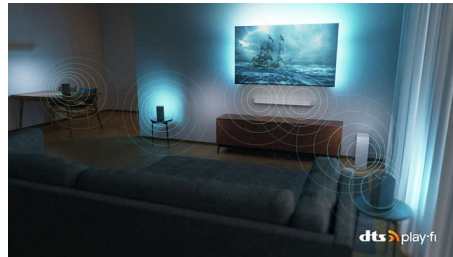

Philips OLED
4K Ambilight TV

164 cm (65") Ambilight TV

P5 AI perfect picture engine
Dolby Atmos sound
Google TV™

65OLED708

Whatever you watch. Whatever you play.

4K Ambilight TV

Our most affordable OLED TV brings you closer to everything you love. The lifelike picture, Dolby Atmos sound, and Ambilight's immersive halo create cinema-sized excitement for every show, movie, and game. Right there in your living room.

OLED Ambilight TV

The lifelike picture of your 4K (UHD) OLED Ambilight TV always looks incredible, even if viewed at an angle. Blacks are always black, not gray, and you'll see every detail in shadows or

DTS Play-Fi

You get great, clear TV sound right out of the box. If you want more, Philips Wireless Home System with DTS Play-Fi lets you connect to compatible soundbars and wireless speakers around your home in seconds. You can even create a home theatre surround-sound system using your TV as a central speaker.