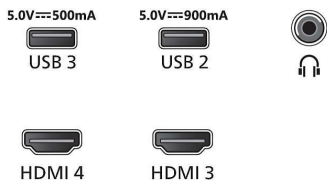

Specifications

Ambilight

- Ambilight Features: Wall colour adaptive, Lounge mode, Game Mode, Ambilight Music, AmbiWakeup, AmbiSleep, Philips Wireless Home Speakers, Ambilight Aurora, Ambilight Bootup Animation
- Ambilight Version: 3-sided

Picture/Display

- Display: 4K Ultra HD OLED
- Panel resolution: 3840 x 2160

- Native refresh rate: 120 Hz
- Picture engine: P5 AI Perfect Picture Engine
- Picture enhancement: Wide Color Gamut 97% DCI/P3, Perfect Natural Motion, Micro Dimming Perfect, Dolby Vision, A.I. PQ mode, CalMAN Ready, HDR10+ Adaptive, Filmmaker mode, HLG (Hybrid Log Gamma)

Display input resolution

- Resolution-Refresh rate: 576p-50Hz, 640x480-60Hz, 720p-50Hz,60Hz, 1920x1080p-

- 24Hz,25Hz,30Hz,50Hz, ,60Hz,100Hz,120Hz., 2560x1440-60Hz,120Hz, 3840x2160p-24Hz,25Hz,30Hz,50Hz, , 60Hz,100Hz,120Hz.

Tuner/Reception/Transmission

- Digital TV: DVB-T/T2
- Video Playback: PAL, SECAM
- TV Program guide*: 8 day Electronic Program Guide
- Signal strength indication

Connections

Side