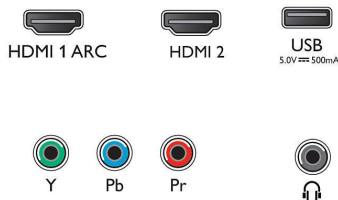

Accessories

- Included accessories: Remote Control, 2 x AAA Batteries, Table top stand, Quick start guide, Legal and safety brochure, User Manual, Power cord

Dimensions

- Set Width: 955 mm
- Set Height: 559 mm
- Set Depth: 89 mm
- Product weight: 5.8 kg
- Set width (with stand): 955 mm
- Set height (with stand): 584 mm
- Set depth (with stand): 191 mm
- Product weight (+stand): 6 kg
- Box width: 1100 mm
- Box height: 695 mm
- Box depth: 140 mm
- Weight incl. Packaging: 8 kg
- Wall mount dimensions: 200 x 200 mm

43PFT5678/98

Highlights

Versatile connections

Plug a dongle into one of the TV's HDMI ports and enjoy smart TV features from your favorite streaming providers. You can also use the HDMI ports to connect your console, or you can use the USB port to play music from a USB drive.

Connectivities

2x HDMI ports. 1x USB port.

Pixel Plus HD

Philips Pixel Plus HD engine optimizes picture quality to deliver crisp images with beautiful contrast. So whether you are streaming online or watching cable TV, you will enjoy sharper images with brighter whites and deeper blacks.

LED TV

Love everything you watch, with a Philips Full HD TV. The Philips Pixel Plus HD engine optimizes picture quality to deliver sharp images, rich colors, and smooth motion. You get the best possible viewing experience every time.

Connections

Side