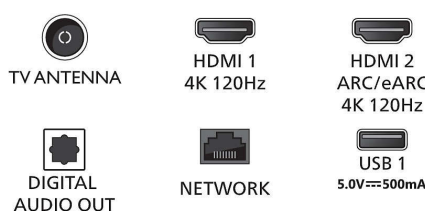

Down

Issue date 2023-12-15

Version: 5.5.1

EAN: 87 18863 03968 7

© 2023 Koninklijke Philips N.V.
All Rights reserved.

Specifications are subject to change without notice. Trademarks are the property of Koninklijke Philips N.V. or their respective owners.

www.philips.com

- EPG and actual visibility (up to 8 days) is country and operator dependent.
- Android App offerings vary per country. For more details please visit your local Google Play Store.
- Philips TV Remote app and related functionalities vary per TV model, operator, and country, as well as smart device model and OS. For more details please visit: www.philips.com/TVRemoteapp.
- Amazon, Alexa and all related logos are trademarks of Amazon.com, Inc. or its affiliates. Amazon Alexa is available in selected languages and countries.
- Amazon Prime is available in selected languages and countries.
- Disney+ subscription required. Subject to terms at <https://www.disneyplus.com> (c) 2020 Disney and its related entities. Disney+ is available in selected languages and countries.
- Google Assistant is available on Philips Android TVs running on Android O (8) or higher OS version. Google Assistant is available in selected languages and countries.
- Netflix subscription required. Subject to terms at <https://www.netflix.com>
- Image depicted on the website are non-contractual pictures. Please always refer to the actual TV that are sold in the retail or stores.
- Memory size (Flash) : 32G, the actual available disc space may differ (dependent on e.g. (pre-)installed apps, installed operating system, etc.)
- Philips OLED TV panels have been certified as flicker-free and discomfort glare free by UL.
- Google TV is the name of this device's software experience and a trademark of Google LLC.
- Google TV is the name of this device's software experience and a trademark of Google LLC. YouTube, Ok Google and other marks are trademarks of Google LLC.