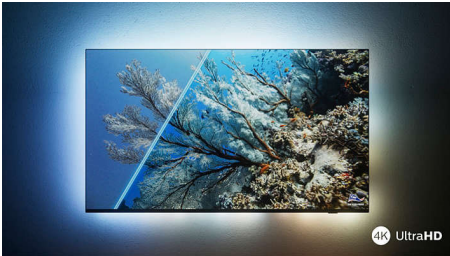

65PUT8528/98

Highlights

Ambilight. TV

Ambilight TVs are the only TVs with LED lights behind the screen that react to what you watch, immersing you in a halo of colorful light. It changes everything: your TV seems bigger, and you'll be drawn deeper into your favorite shows, movies, and games.

Ultra-sharp picture

No matter what you watch, you'll enjoy a bright, ultra-sharp picture with vivid colors. Plus, this 4K (UHD) Ambilight TV is compatible with all major HDR formats—so you'll see more detail, even in dark and bright areas, when you're streaming HDR content.