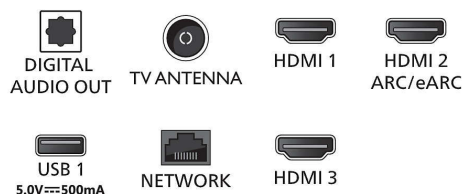

Supported HDMI video features

- HDMI 1/2: HDMI 2.0
- Gaming: ALLM, HDMI VRR, Dolby Vision Game
- HDMI 3/4: HDMI 2.0
- HDR: Dolby Vision, HDR10, HLG, HDR10+

Power

- Mains power: AC 220 - 240 V 50/60Hz
- Standby power consumption: <0.5W
- Power Saving Features: Auto switch-off timer, Picture mute (for radio), Eco mode, Light sensor

Accessories

- Included accessories: Remote Control, 2 x AAA Batteries, Table top stand, Power cord, Quick start guide, Legal and safety brochure

Dimensions

- Set Width: 1451 mm
- Set Height: 834 mm

- Set Depth: 84 mm
- Product weight: 20.5 kg
- Set width (with stand): 1451 mm
- Set height (with stand): 905 mm
- Set depth (with stand): 72 mm
- Product weight (+stand): 21 kg
- Box width: 1600 mm
- Box height: 995 mm
- Box depth: 170 mm
- Weight incl. Packaging: 27 kg
- Distance between 2 stands: 1226 mm
- Wall mount dimensions: 300 x 300 mm

Connections

Side

Down

Issue date 2024-05-09

Version: 8.8.2

EAN: 87 18863 03918 2

© 2024 Koninklijke Philips N.V.
All Rights reserved.

Specifications are subject to change without notice. Trademarks are the property of Koninklijke Philips N.V. or their respective owners.