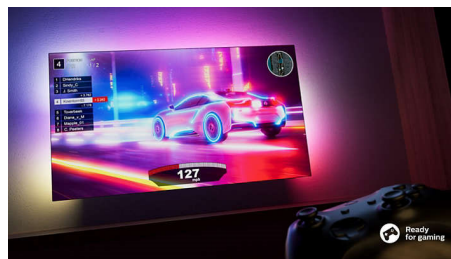

Loves gaming

Can't wait to play? Your 60Hz Ambilight TV with HDMI 2.1 supports fast gameplay and its Ultra Motion Clarity mode gives a sharper, smoother picture. Turn on your console and

an ultra-low-input-lag setting is automatically activated—and Ambilight's gaming mode makes the thrills feel even bigger.