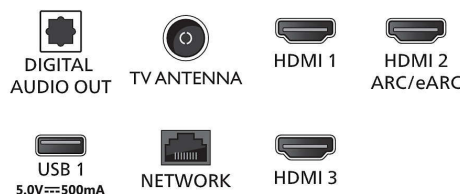

Supported HDMI video features

- HDMI 1/2: HDMI 2.0
- Gaming: ALLM, HDMI VRR, Dolby Vision Game
- HDMI 3/4: HDMI 2.0
- HDR: Dolby Vision, HDR10, HLG, HDR10+

Power

- Mains power: AC 220 - 240 V 50/60Hz
- Standby power consumption: <0.5W
- Power Saving Features: Auto switch-off timer, Picture mute (for radio), Eco mode, Light sensor

Accessories

- Included accessories: Remote Control, 2 x AAA Batteries, Table top stand, Power cord, Quick start guide, Legal and safety brochure

Dimensions

- Set Width: 1451 mm
- Set Height: 834 mm

- Set Depth: 84 mm
- Product weight: 20.5 kg
- Set width (with stand): 1451 mm
- Set height (with stand): 905 mm
- Set depth (with stand): 72 mm
- Product weight (+stand): 21 kg
- Box width: 1600 mm
- Box height: 995 mm
- Box depth: 170 mm
- Weight incl. Packaging: 27 kg
- Distance between 2 stands: 1226 mm
- Wall mount dimensions: 300 x 300 mm

Connections

Side

Down

Issue date 2024-07-24

Version: 8.8.3

EAN: 87 18863 03918 2

© 2024 Koninklijke Philips N.V.
All Rights reserved.

Specifications are subject to change without notice. Trademarks are the property of Koninklijke Philips N.V. or their respective owners.