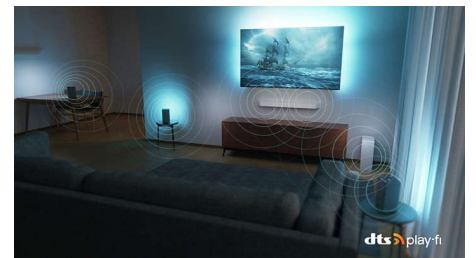

DTS Play-Fi

You get great, clear TV sound right out of the box. If you want more, Philips Wireless Home System with DTS Play-Fi lets you connect to compatible soundbars and wireless speakers around your home in seconds. You can even create a home theatre surround-sound system using your TV as a central speaker.

DTS Play-Fi

Great TV sound. And easy to add soundbars or speakers

Attractive design.

Slim TV. Packed for the future. The virtually bezel-free screen of this 4K smart TV goes with just about any interior, and the beautifully geometric feet make it seem as if the screen is floating.

AMBILIGHT tv

4K UltraHD

Perfect Picture Engine

Ok Google

Google TV

AMD FreeSync Premium

Dolby Vision-Atmos

dts play-fi