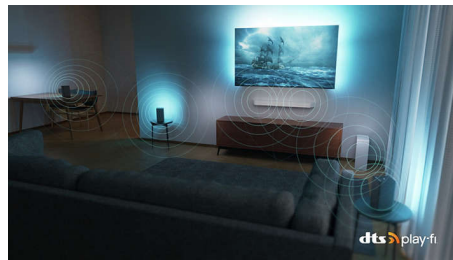

DTS Play-Fi

You get great, clear TV sound right out of the box. If you want more, Philips Wireless Home System with DTS Play-Fi lets you connect to compatible soundbars and wireless speakers around your home in seconds. You can even create a home theatre surround-sound system using your TV as a central speaker.