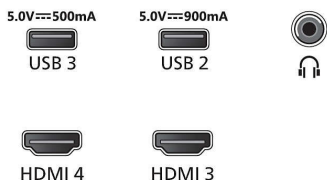

Connections

Side