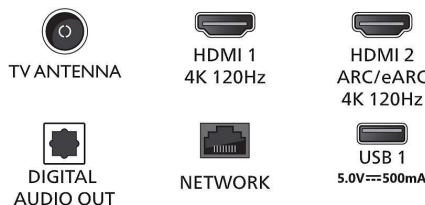

Power

- Mains power: AC 220 - 240 V 50/60Hz
- Standby power consumption: <0.5W
- Power Saving Features: Auto switch-off timer, Picture mute (for radio), Eco mode, Light sensor

Accessories

- Included accessories: Remote Control, 2 x AAA Batteries, Table top stand, Power cord, Quick start guide, Legal and safety brochure

Dimensions

- Set Width: 1449 mm
- Set Height: 826 mm
- Set Depth: 58 mm
- Product weight: 22 kg
- Set width (with stand): 1449 mm
- Set height (with stand): 848 mm
- Set depth (with stand): 278 mm
- Product weight (+stand): 23 kg
- Box width: 1660 mm
- Box height: 995 mm
- Box depth: 170 mm
- Weight incl. Packaging: 31 kg
- Wall mount dimensions: 300 x 300 mm

Connections

Side

Down

Issue date 2023-12-15

Version: 4.4.1

EAN: 87 18863 03969 4

© 2023 Koninklijke Philips N.V.
All Rights reserved.

Specifications are subject to change without notice. Trademarks are the property of Koninklijke Philips N.V. or their respective owners.