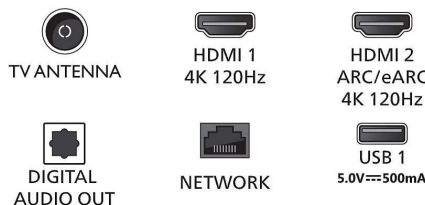

Down

Issue date 2023-12-15

Version: 4.4.2

EAN: 87 18863 03960 1

© 2023 Koninklijke Philips N.V.
All Rights reserved.

Specifications are subject to change without notice. Trademarks are the property of Koninklijke Philips N.V. or their respective owners.

www.philips.com

- EPG and actual visibility (up to 8 days) is country and operator dependent.
- Android App offerings vary per country. For more details please visit your local Google Play Store.
- The TV supports DVB reception for 'Free to air' broadcast. Specific DVB operators may not be supported. An up to date list can be found in the FAQ section of the Philips support website. For some operators Conditional Access and subscription are required. Contact your operator for more information.
- Philips TV Remote app and related functionalities vary per TV model, operator, and country, as well as smart device model and OS. For more details please visit: www.philips.com/TVRemoteapp.
- Amazon, Alexa and all related logos are trademarks of Amazon.com, Inc. or its affiliates. Amazon Alexa is available in selected languages and countries.
- Amazon Prime is available in selected languages and countries.
- Disney+ subscription required. Subject to terms at <https://www.disneyplus.com> (c) 2020 Disney and its related entities. Disney+ is available in selected languages and countries.
- Google Assistant is available on Philips Android TVs running on Android O (8) or higher OS version. Google Assistant is available in selected languages and countries.
- Netflix subscription required. Subject to terms at <https://www.netflix.com>
- Image depicted on the website are non-contractual pictures. Please always refer to the actual TV that are sold in the retail or stores.
- Memory size (Flash) : 32G, the actual available disc space may differ (dependent on e.g. (pre-)installed apps, installed operating system, etc.)
- Philips OLED TV panels have been certified as flicker-free and discomfort glare free by UL.
- Google TV is the name of this device's software experience and a trademark of Google LLC.
- Google TV is the name of this device's software experience and a trademark of Google LLC. YouTube, Ok Google and other marks are trademarks of Google LLC.