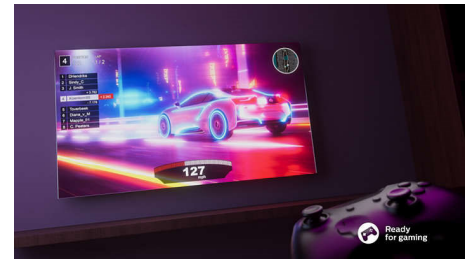

Responsible packaging.

The virtually bezel-free screen of this smart TV goes with just about any interior, and the slim, dark-grey feet make it seem as if the screen is floating. Our packaging uses FSC-certified

recycled cardboard and our printed materials use recycled paper.

Attractive design

Attractive design

Compatible with HDR formats

Compatible with all major HDR formats

Good for gaming.

HDMI 2.1 lets you get the best from your console, with fast gameplay and smooth graphics. VRR is supported, and a low input lag setting activates automatically when you turn on your console.

4K TV

108 cm (43") TV Supports major HDR formats, Dolby Atmos sound, Philips Smart TV

43PUS7608/12

Specifications

Picture/Display

- Diagonal screen size (inch): 43 inch
- Diagonal screen size (metric): 108 cm
- Display: 4K Ultra HD LED
- Panel resolution: 3840 x 2160
- Native refresh rate: 60 Hz
- Picture engine: Pixel Precise Ultra HD
- Picture enhancement: HDR10, HDR10+ compatible, Dolby Vision, HLG (Hybrid Log Gamma)