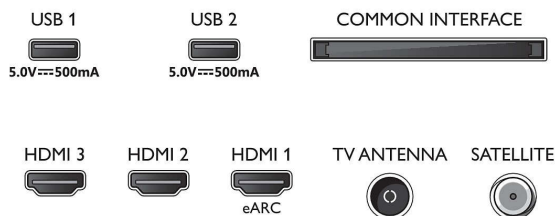

Supported HDMI video features

- HDR: HDR10, HLG

EU Energy card

- EPREL registration numbers: 1399865
- Energy class for SDR: F
- On mode power demand for SDR: 51 kWh/1000h
- Energy class for HDR: G
- On mode power demand for HDR: 89 kWh/1000h
- Off mode power consumption: n.a.
- Networked standby mode: 2.0 W
- Panel technology used: LED LCD

Power

- Mains power: AC 220 - 240 V 50/60 Hz
- Standby power consumption: less than 0.3 W
- Power Saving Features: Auto switch-off timer, Picture mute (for radio), Eco mode, Light sensor

Accessories

- Included accessories: Remote Control, 2 x AAA

Batteries, Tabletop stand, Power cord, Quick start guide, Legal and safety brochure

Design

- Colours of TV: Anthracite grey bezel
- Stand design: Anthracite grey sticks

Dimensions

- Set Width: 958.0 mm
- Set Height: 567.0 mm
- Set Depth: 87.0 mm
- Product weight: 6.7 kg
- Set width (with stand): 958.0 mm
- Set height (with stand): 587.0 mm
- Set depth (with stand): 223.0 mm
- Product weight (+stand): 6.8 kg
- Box width: 1100.0 mm
- Box height: 695.0 mm
- Box depth: 140.0 mm
- Weight incl. Packaging: 9.4 kg
- Stand width: 756.0 mm
- Stand height: 20.0 mm
- Stand depth: 223.0 mm
- Distance between 2 stands: 756.0 mm
- Stand height to TV bottom edge: 20.0 mm
- Wall-mount compatible: 200 x 100 mm

Connections

Side

Rear

Issue date 2023-09-21

Version: 3.3.1

EAN: 87 18863 03686 0

© 2023 Koninklijke Philips N.V. All Rights reserved.

Specifications are subject to change without notice. Trademarks are the property of Koninklijke Philips N.V. or their respective owners.

www.philips.com

* Google Assistant is available in selected languages and countries. The list of supported countries and languages will be expanded over time. For the latest information, please contact our customer care.

* EPG and actual visibility (up to 8 days) is country- and operator-dependent.

* The TV supports DVB reception for 'Free to air' broadcast. Specific DVB operators may not be supported. An up to date list can be found in the FAQ section of the Philips support website. For some operators Conditional Access and subscription are required. Contact your operator for more information.

* Philips TV Remote app and related functionalities vary per TV model, operator and country, as well as smart device model and OS. For more details please visit: www.philips.com/TVRemoteapp.

* Smart TV app availability varies per TV model and country. For more details please visit: www.philips.com/smarttv.

* This television contains lead only in certain parts or components where no technology alternatives exist in accordance with existing exemption clauses under the RoHS Directive.

* Amazon Prime is available in selected languages and countries.

* Netflix subscription required. Subject to terms on <https://www.netflix.com>

* Rakuten TV is available in selected languages and countries.

* Remote control without microphone, Google Assistant works via the mobile Google Home app or via Google Home Speaker.

* "Works with Google Assistant" is applicable in the countries where Google have introduced the function.