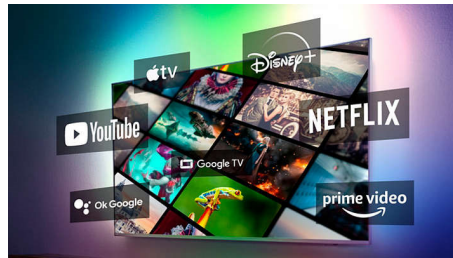

## Google TV™

What do you want to watch? Google TV brings together movies, shows, and more, from across your apps and subscriptions-and organises them just for you. You'll get suggestions based on what you like, and you can even use the Google TV app on your phone to curate your watchlist on the go.