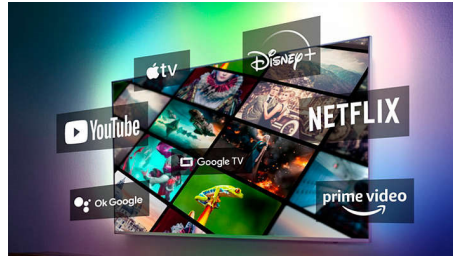

# Google Play

Go beyond traditional TV programming with Google Play Store . Experience endless movies, TV, music, apps and games online. More to love.

## Google TV™

What do you want to watch? Google TV brings together movies, shows and more from across your apps and subscriptions and organises them just for you. You'll get suggestions based on what you like, and you can even use the Google TV app on your phone to curate your watchlist on the go.