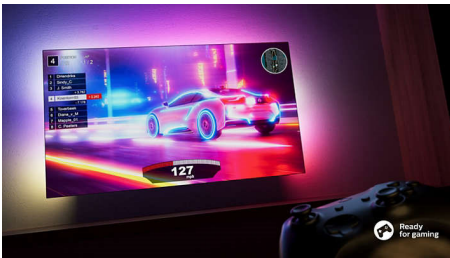

Highlights

TV content

Google Play

Go beyond traditional TV programming with Google Play Store. Experience endless movies, TV, music, apps and games online. More to love.

Compatible with HDR formats

Compatible with all major HDR formats

Good for gaming.

HDMI 2.1 lets you get the best from your console, with fast gameplay and smooth graphics. VRR is supported, and a low-input-lag setting activates automatically when you turn on your console. Ambilight's gaming mode makes the thrills feel bigger.