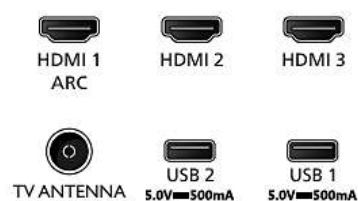

User Interaction

- Remote Control: Voice*
- Electronic Program Guide*: 8days Electronic

Program Guide

Sound

- Output power (RMS): 20W
- Speaker configuration: 10Wx2 speaker
- Sound Enhancement: Clear Dialogue, Dolby Volume Leveler

Connectivity

- Number of HDMI connections: 3
- HDMI features: Audio Return Channel
- EasyLink (HDMI-CEC): One touch play, Remote control pass-through, System audio control, System standby
- Number of USBs: 2
- Wireless connection: Bluetooth 5.0, Wi-Fi 802.11ac, 2x2, Dual band
- Other connections: Antenna IEC75, Service connector, Digital audio out (optical), Ethernet-LAN RJ-45
- HDMI ARC: Yes on HDMI1
- HDMI 2.1 features: VRR/ALLM supported
- HDCP Support

Supported HDMI video features

- HDR: Dolby Vision, HDR10, HDR10+, HLG

Power

- Mains power: AC 110--240 V 50/60Hz
- Ambient temperature: 5 °C to 35 °C
- Standby power consumption: <0.5W
- Power Saving Features: Auto switch-off timer, Eco mode, Picture mute (for radio)

Accessories

- Included accessories: 2 x AAA Batteries, Power cord, Quick start guide, Legal and safety brochure, Table top stand, Remote Control

Dimensions

- Set Width: 1447 mm
- Set Height: 835 mm
- Set Depth: 92 mm
- Product weight: 17 kg
- Set width (with stand): 1447 mm
- Set height (with stand): 908 mm
- Set depth (with stand): 300 mm
- Product weight (+stand): 17.3 kg
- Box width: 1600 mm
- Box height: 995 mm

Connections

Side

Back