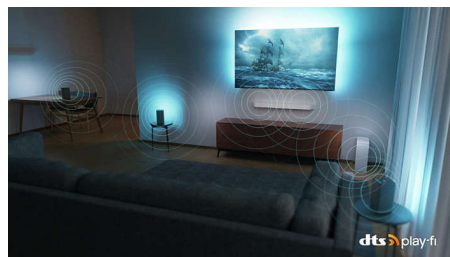

DTS Play-Fi

You get great, clear TV sound straight out of the box. If you want more, the Philips Wireless

Home System with DTS Play-Fi lets you connect to compatible soundbars and wireless speakers around your home in seconds. You can even create a home cinema surround-sound system using your TV as a central speaker.