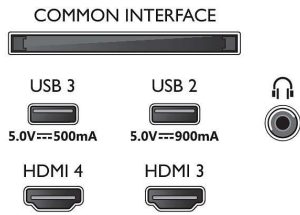

Specifications

Ambilight

- Ambilight Features: Wall colour adaptive, Lounge mode, Game Mode, Ambilight Music, AmbiWakeup, AmbiSleep, Works with Philips Wireless Home Speakers, Ambilight Aurora, Ambilight Boot-Up Animation
- Ambilight Version: 3 sided

Picture/Display

- Diagonal screen size (metric): 164 cm
- Display: 4K Ultra HD OLED

- Panel resolution: 3840 x 2160
- Native refresh rate: 120 Hz
- Picture engine: P5 AI Perfect Picture Engine
- Picture enhancement: Wide Colour Gamut 97% DCI/P3, Perfect Natural Motion, Micro Dimming Perfect, Dolby Vision, A.I. PQ mode, CalMAN Ready, HDR10+ Adaptive, Film-maker mode, HLG (Hybrid Log Gamma)
- Diagonal screen size (inches): 65 inches

Display input resolution

- Resolution-Refresh rate: 576 p - 50 Hz, 640 x 480 - 60 Hz, 720 p - 50 Hz, 60 Hz, 1920 x 1080 p - 24 Hz, 25 Hz, 30 Hz, 50 Hz, 60 Hz, 100 Hz, 120 Hz., 2560 x 1440 - 60 Hz, 120 Hz, 3840 x 2160 p - 24 Hz, 25 Hz, 30 Hz, 50 Hz, 60 Hz, 100 Hz, 120 Hz.

Tuner/Reception/Transmission

- Digital TV: DVB-T/T2/T2-HD/C/S/S2
- TV Programme guide*: 8-day Electronic

Connections

Side