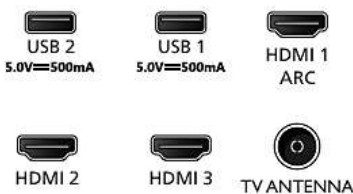

Accessories

- Included accessories: 2 x AAA Batteries, Power cord, Quick start guide, Legal and safety brochure, Table top stand, Remote Control

Dimensions

- Set Width: 1111 mm
- Set Height: 647 mm
- Set Depth: 88 mm
- Product weight: 12 kg
- Set width (with stand): 1111 mm
- Set height (with stand): 718 mm

Connections

Side

Back

Issue date 2023-10-14

Version: 5.5.2

EAN: 87 18863 04035 5

© 2023 Koninklijke Philips N.V.
All Rights reserved.

Specifications are subject to change without notice.
Trademarks are the property of Koninklijke Philips N.V. or their respective owners.