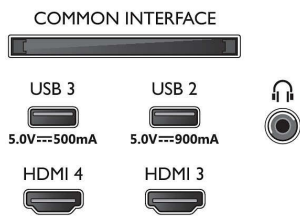

Specifications

Ambilight

- Ambilight Features: Wall colour adaptive, Lounge mode, Game Mode, Ambilight Music, AmbiWakeup, AmbiSleep, Works with Philips Wireless Home Speakers, Ambilight Boot-Up Animation
- Ambilight Version: next generation 3 sided

Picture/Display

- Diagonal screen size (inch): 65 inch
- Diagonal screen size (metric): 164 cm

- Display: 4K Ultra HD OLED
- Panel resolution: 3840 x 2160
- Native refresh rate: 120 Hz
- Picture engine: P5 AI Perfect Picture Engine
- Picture enhancement: Perfect Natural Motion, Micro Dimming Perfect, Wide Colour Gamut 99% DCI/P3, Dolby Vision, HLG (Hybrid Log Gamma), A.I. PQ mode, CalMAN Ready, IMAX enhanced mode, HDR10+ Adaptive, Film-maker mode

Display input resolution

- Resolution-Refresh rate: 576 p - 50 Hz, 640 x 480 - 60 Hz, 720 p - 50 Hz, 60 Hz, 1920 x 1080 p - 24 Hz, 25 Hz, 30 Hz, 50 Hz, 60 Hz, 100 Hz, 120 Hz., 2560 x 1440 - 60 Hz, 120 Hz, 3840 x 2160 p - 24 Hz, 25 Hz, 30 Hz, 50 Hz, 60 Hz, 100 Hz, 120 Hz.

Tuner/Reception/Transmission

- Digital TV: DVB-T/T2/T2-HD/C/S/S2
- TV Programme guide*: 8-day Electronic

Connections

Side