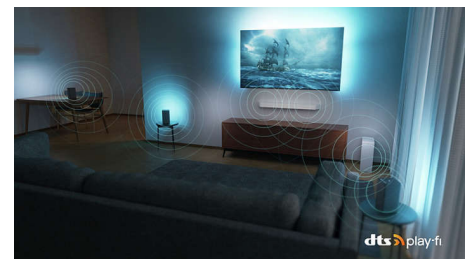

DTS Play-Fi

Philips Wireless Home System powered by DTS Play-Fi lets you connect to compatible soundbars and wireless speakers around your home in seconds. Listen to movies in the kitchen. Play music anywhere. You can even create a home-cinema surround-sound system using your Philips TV as a central speaker.