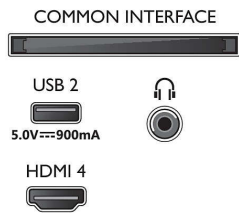

4K Ambilight TV

139 cm (55") Ambilight TV P5 picture engine-120 Hz, Major HDR formats supported, Google TV™

55PUS8848/12

Specifications

Ambilight

- Ambilight Features: Wall colour adaptive, Lounge mode, Game Mode, Ambilight Music, AmbiWakeup, AmbiSleep, Works with Philips Wireless Home Speakers, Ambilight Boot-Up Animation
- Ambilight Version: 3 sided

Picture/Display

- Diagonal screen size (inch): 55 inch
- Diagonal screen size (metric): 139 cm
- Display: 4K Ultra HD LED
- Panel resolution: 3840 x 2160

- Native refresh rate: 120 Hz
- Picture engine: P5 Perfect Picture Engine
- Picture enhancement: Micro Dimming Pro, Wide Colour Gamut 90% DCI/P3, HDR10+, Dolby Vision, CalMAN Ready, Perfect Natural Motion, HLG (Hybrid Log Gamma)

Display input resolution

- Resolution-Refresh rate: 576 p - 50 Hz, 640 x 480 - 60 Hz, 720 p - 50 Hz, 60 Hz, 1920 x 1080 p - 24 Hz, 25 Hz, 30 Hz, 50 Hz, 60 Hz, 100 Hz, 120 Hz., 2560 x 1440 - 60 Hz, 120 Hz, 3840 x 2160 p - 24 Hz, 25 Hz, 30 Hz,

50 Hz, 60 Hz, 100 Hz, 120 Hz.

Tuner/Reception/Transmission

- Digital TV: DVB-T/T2/T2-HD/C/S/S2
- Video Playback: PAL, SECAM
- TV Programme guide*: 8-day Electronic Programme Guide
- Signal strength indication
- Teletext: 1000 page Hypertext
- HEVC support

Android TV

- OS: Google TV™

Connections

Side