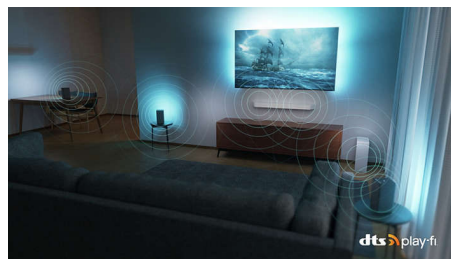

DTS Play-Fi

You get great, clear TV sound straight out of the box. If you want more, Philips Wireless Home System with DTS Play-Fi lets you connect to compatible soundbars and wireless

speakers around your home in seconds. You can even create a home cinema surround-sound system using your TV as a central speaker.