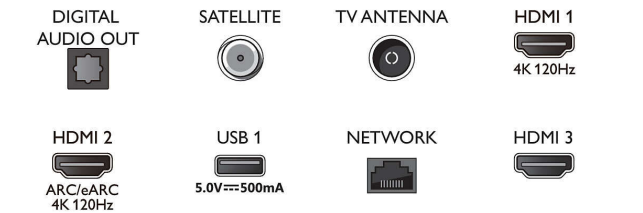

Picture/Display

- Diagonal screen size (inch): 55 inch
- Diagonal screen size (metric): 139 cm
- Display: 4K Ultra HD LED
- Panel resolution: 3840 x 2160

- Native refresh rate: 120 Hz
- Picture engine: P5 Perfect Picture Engine
- Picture enhancement: Micro Dimming Pro, Wide Colour Gamut 90% DCI/P3, HDR10+, Dolby Vision, CalMAN Ready, Perfect Natural Motion, HLG (Hybrid Log Gamma)

Android TV

- OS: Google TV™

Connections

Side

Bottom

Specifications

- Pre-installed apps: Google Play Movies*, Google Search, YouTube, Netflix, Apple TV, Amazon Prime Video, Disney+, YouTube Music, Fitness App, Ambilight Aurora
- Memory size (Flash): 16 GB*
- Gaming cloud: Geforce Now

Smart TV Features

- Interactive TV: HbbTV
- Remote Control: with Voice
- Voice assistant*: Google Assistant built in, RC with Mic., Works with Alexa

Multimedia Applications

- Video Playback Formats: Containers: AVI, MKV, H264/MPEG-4 AVC, MPEG-1, MPEG-2, MPEG-4, VP9, HEVC (H.265), AV1
- Music Playback Formats: AAC, MP3, WAV, WMA (v2 up to v9.2), WMA-PRO (v9 and v10), FLAC
- Subtitles Formats Support: .SMI, .SRT, .SSA, .SUB, .TXT, .ASS
- Picture Playback Formats: JPEG, BMP, GIF, PNG, 360 photo, HEIF