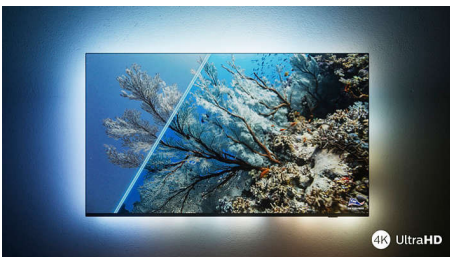

- The One with Dolby Vision and Dolby Atmos.
- The One with looks to thrill. Philips P5 picture engine.
- The one with immersive Ambilight.

PHILIPS

Highlights

The one with Ambilight.

Ambilight TVs are the only TVs with LED lights behind the screen that react to what you watch, immersing you in a halo of colourful light. It changes everything: your TV seems bigger, and you'll be drawn deeper into your favourite shows, movies and games.

Ultra-sharp picture

No matter what you watch, you'll enjoy a bright, ultra-sharp picture with vivid colours. Plus, this 4K UHD Ambilight TV is compatible with all major HDR formats — so you'll see more detail, even in dark and bright areas, when you're streaming HDR content.