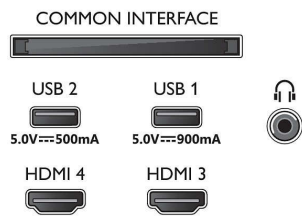

Specifications

Ambilight

- Ambilight Features: Wall colour adaptive, Lounge mode, Game Mode, Ambilight Music, AmbiWakeup, AmbiSleep, Works with Philips Wireless Home Speakers, Ambilight Boot-Up Animation
- Ambilight Version: next generation 3 sided

Picture/Display

- Diagonal screen size (inch): 42 inch
- Diagonal screen size (metric): 106 cm

- Display: 4K Ultra HD OLED
- Panel resolution: 3840 x 2160
- Native refresh rate: 120 Hz
- Picture engine: P5 AI Perfect Picture Engine
- Picture enhancement: Perfect Natural Motion, Micro Dimming Perfect, Wide Colour Gamut 99% DCI/P3, Dolby Vision, A.I. PQ mode, CalMAN Ready, IMAX enhanced mode, HDR10+ Adaptive, Film-maker mode, HLG (Hybrid Log Gamma)

Display input resolution

- Resolution-Refresh rate: 576 p - 50 Hz, 640 x 480 - 60 Hz, 720 p - 50 Hz, 60 Hz, 1920 x 1080 p - 24 Hz, 25 Hz, 30 Hz, 50 Hz, 60 Hz, 100 Hz, 120 Hz., 2560 x 1440 - 60 Hz, 120 Hz, 3840 x 2160 p - 24 Hz, 25 Hz, 30 Hz, 50 Hz, 60 Hz, 100 Hz, 120 Hz.

Tuner/Reception/Transmission

- Digital TV: DVB-T/T2/T2-HD/C/S/S2
- TV Programme guide*: 8-day Electronic

Connections

Side