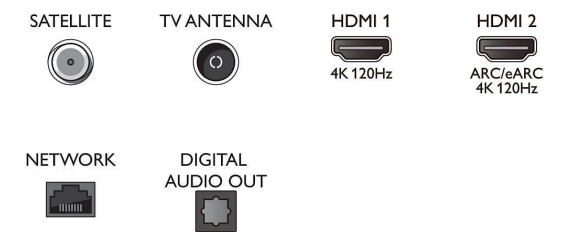

Specifications

Ambilight

- Ambilight Features: Wall colour adaptive, Lounge mode, Game Mode, Ambilight Music, AmbiWakeup, AmbiSleep, Works with Philips Wireless Home Speakers, Ambilight Boot-Up Animation
- Ambilight Version: next generation 3 sided

Picture/Display

- Diagonal screen size (inch): 42 inch
- Diagonal screen size (metric): 106 cm

- Display: 4K Ultra HD OLED
- Panel resolution: 3840 x 2160
- Native refresh rate: 120 Hz
- Picture engine: P5 AI Perfect Picture Engine
- Picture enhancement: Perfect Natural Motion, Micro Dimming Perfect, Wide Colour Gamut 99% DCI/P3, Dolby Vision, A.I. PQ mode, CalMAN Ready, IMAX enhanced mode, HDR10+ Adaptive, Film-maker mode, HLG (Hybrid Log Gamma)

Display input resolution

- Resolution-Refresh rate: 576 p - 50 Hz, 640 x 480 - 60 Hz, 720 p - 50 Hz, 60 Hz, 1920 x 1080 p - 24 Hz, 25 Hz, 30 Hz, 50 Hz, 60 Hz, 100 Hz, 120 Hz., 2560 x 1440 - 60 Hz, 120 Hz, 3840 x 2160 p - 24 Hz, 25 Hz, 30 Hz, 50 Hz, 60 Hz, 100 Hz, 120 Hz.

Tuner/Reception/Transmission

- Digital TV: DVB-T/T2/T2-HD/C/S/S2
- TV Programme guide*: 8-day Electronic

Connections

Side

Bottom