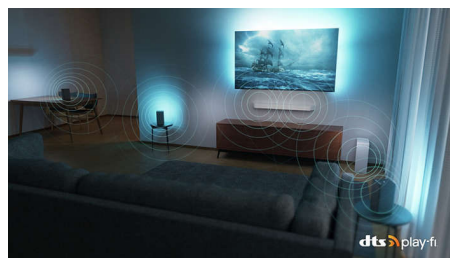

## DTS Play-Fi

You get great, clear TV sound straight out of the box. If you want more, Philips Wireless Home System with DTS Play-Fi lets you connect to compatible soundbars and wireless

speakers around your home in seconds. You can even create a home cinema surround-sound system using your TV as a central speaker.