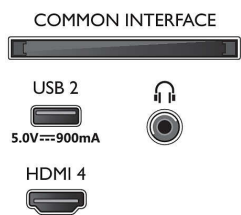

Specifications

Ambilight

- Ambilight Features: Wall colour adaptive, Lounge mode, Game Mode, Ambilight Music, AmbiWakeup, AmbiSleep, Works with Philips Wireless Home Speakers, Ambilight Boot-Up Animation
- Ambilight Version: 3 sided

Picture/Display

- Diagonal screen size (inch): 50 inch
- Diagonal screen size (metric): 126 cm
- Display: 4K Ultra HD LED
- Panel resolution: 3840 x 2160

- Native refresh rate: 60 Hz
- Picture engine: P5 Perfect Picture Engine
- Picture enhancement: Dolby Vision, HDR10+, Micro Dimming Pro, Natural Motion, Wide Colour Gamut 90% DCI/P3, CalMAN Ready, HLG (Hybrid Log Gamma)

Display input resolution

- Resolution-Refresh rate: 576 p - 50 Hz, 640 x 480 - 60 Hz, 720 p - 50 Hz, 60 Hz, 1920 x 1080p - 24 Hz, 25 Hz, 30 Hz, , 50 Hz, 60 Hz, 2560 x 1440 - 60 Hz, 3840 x 2160p - 24 Hz, 25 Hz, 30 Hz, , 50 Hz, 60 Hz

Tuner/Reception/Transmission

- Digital TV: DVB-T/T2/T2-HD/C/S/S2
- TV Programme guide*: 8-day Electronic Programme Guide
- Signal strength indication
- Teletext: 1000 page Hypertext
- HEVC support

Android TV

- OS: Google TV™
- Pre-installed apps: Google Play Movies*, Google Search, YouTube, Netflix, Apple TV, Amazon Prime Video, Disney+, YouTube Music, Fitness

Connections

Side