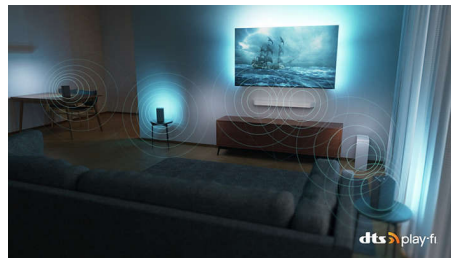

DTS Play-Fi

You get great, clear TV sound right out of the box. If you want more, Philips Wireless Home

System with DTS Play-Fi lets you connect to compatible soundbars and wireless speakers around your home in seconds. You can even create a home theatre surround-sound system using your TV as a central speaker.