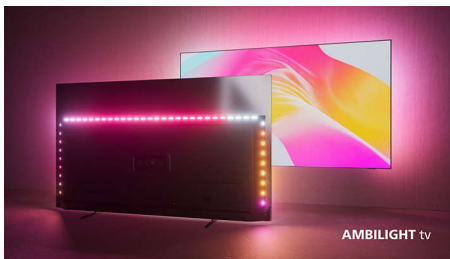

4K Ambilight TV
164 cm (65") Ambilight TV P5 AI perfect picture engine, Dolby Atmos sound, Google TV™

65OLED708/75

Highlights

Freeview New Zealand

Freeview brings together the best channels and an 8-day TV guide, all free on your TV. You can watch your favourite shows, stay informed with NZ news and current affairs, or channel-surf your heart out - all subscription-free. Now available to stream too with the Freeview Streaming TV app.

Ambilight TV

Ambilight TVs are the only TVs with LED lights behind the screen that react to what you watch, immersing you in a halo of colorful light. It changes everything: your TV seems bigger, and you'll be drawn deeper into your favorite shows, movies, and games.