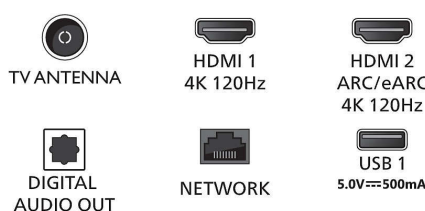

Power

- Mains power: AC 220 - 240 V 50/60Hz

- Standby power consumption: <0.5W
- Power Saving Features: Auto switch-off timer, Picture mute (for radio), Eco mode, Light sensor

Accessories

- Included accessories: Remote Control, 2 x AAA Batteries, Table top stand, Power cord, Quick start guide, Legal and safety brochure

Dimensions

- Set Width: 1449 mm
- Set Height: 826 mm
- Set Depth: 58 mm
- Product weight: 22 kg
- Set width (with stand): 1449 mm
- Set height (with stand): 848 mm
- Set depth (with stand): 278 mm
- Product weight (+stand): 23 kg
- Box width: 1660 mm
- Box height: 995 mm
- Box depth: 170 mm
- Weight incl. Packaging: 31 kg
- Wall mount dimensions: 300 x 300 mm

Connections

Side

Down

Issue date 2023-12-13

Version: 6.6.1

EAN: 87 18863 03970 0

© 2023 Koninklijke Philips N.V.
All Rights reserved.

Specifications are subject to change without notice. Trademarks are the property of Koninklijke Philips N.V. or their respective owners.