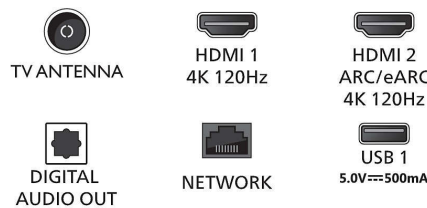

Specifications

Ambilight

- Ambilight Features: Wall colour adaptive, Lounge mode, Game Mode, Ambilight Music, AmbiWakeup, AmbiSleep, Philips Wireless Home Speakers, Ambilight Aurora, Ambilight Bootup Animation
- Ambilight Version: 3-sided

Picture/Display

- Display: 4K Ultra HD OLED
- Picture enhancement: Wide Color Gamut 97% DCI/P3, Perfect Natural Motion, Micro Dimming Perfect, Dolby Vision, A.I. PQ mode, CalMAN Ready, HDR10+ Adaptive, Filmmaker mode, HLG (Hybrid Log Gamma)
- Panel resolution: 3840 x 2160
- Native refresh rate: 120 Hz
- Picture engine: P5 AI Perfect Picture Engine

Display input resolution

- Resolution-Refresh rate: 576p-50Hz, 640x480-60Hz, 720p-50Hz,60Hz, 1920x1080p-24Hz,25Hz,30Hz,50Hz, ,60Hz,100Hz,120Hz., 2560x1440-60Hz,120Hz, 3840x2160p-24Hz,25Hz,30Hz,50Hz, , 60Hz,100Hz,120Hz.

Tuner/Reception/Transmission

- Digital TV: DVB-T/T2
- TV Program guide*: 8 day Electronic Program Guide
- Signal strength indication
- Teletext: 1000 page Hypertext
- HEVC support

Android TV

- OS: Google TV™
- Pre-installed apps: Google Play Movies*, Google Search, YouTube, Netflix, Amazon Prime Video, Disney+, YouTube Music
- Memory size(Flash): 32GB*
- Gaming cloud: Geforce Now, Stadia

Smart TV Features

- Remote Control: with Voice
- Voice assistant*: Google Assistant built-in, RC with Mic., Works with Alexa

Multimedia Applications

- Video Playback Formats: Containers: AVI, MKV, H264/MPEG-4 AVC, MPEG-1, MPEG-2, MPEG-4, VP9, HEVC (H.265), AV1
- Music Playback Formats: AAC, MP3, WAV, WMA

- (v2 up to v9.2), WMA-PRO (v9 and v10), FLAC
- Subtitles Formats Support: .SMI, .SRT, .SSA, .SUB, .TXT, .ASS
- Picture Playback Formats: JPEG, BMP, GIF, PNG, 360 photo, HEIF

Processing

- Processing Power: Quad Core

Sound