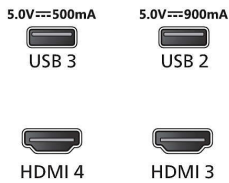

Android TV

- OS: Google TV™
- Pre-installed apps: Google Play Movies*, Google Search, YouTube, Netflix, Amazon Prime Video, Disney+, YouTube Music
- Memory size(Flash): 32GB*
- Gaming cloud: Geforce Now, Stadia

Smart TV Features

- Remote Control: with Voice
- Voice assistant*: Google Assistant built-in, RC with Mic., Works with Alexa

Multimedia Applications

- Video Playback Formats: Containers: AVI, MKV, H264/MPEG-4 AVC, MPEG-1, MPEG-2, MPEG-4, VP9, HEVC (H.265), AV1
- Music Playback Formats: AAC, MP3, WAV, WMA

- (v2 up to v9.2), WMA-PRO (v9 and v10), FLAC
- Subtitles Formats Support: .SMI, .SRT, .SSA, .SUB, .TXT, .ASS
- Picture Playback Formats: JPEG, BMP, GIF, PNG, 360 photo, HEIF

Processing

- Processing Power: Quad Core

Sound

- Sound Enhancement: A.I. Sound, Clear Dialogue, Dolby Atmos, Dolby Bass Enhancement, Dolby Volume Leveler, Night mode, A.I. EQ, DTS Play-Fi, Mimi Sound Personalization, Room Calibration
- Audio: 2.1 Channel, Output power : 70 Watt (RMS)
- Codec: AC-4, Dolby Atmos, DTS:X
- Speaker configuration: 10Wx4 mid-high speaker, 30W sub-woofer

Connectivity

- Number of HDMI connections: 4
- HDMI features: 4K, Audio Return Channel
- EasyLink (HDMI-CEC): Remote control pass-through, System audio control, System standby, One touch play

Connections

Side