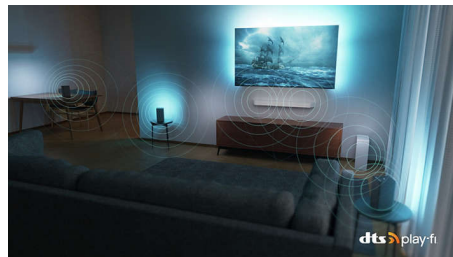

DTS Play-Fi

You get great, clear TV sound right out of the box. If you want more, Philips Wireless Home System with DTS Play-Fi lets you connect to compatible soundbars and wireless speakers around your home in seconds. You can even create a home theatre surround-sound system using your TV as a central speaker.