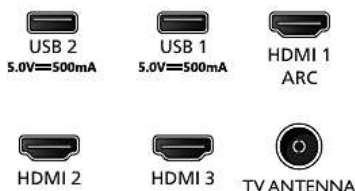

User Interaction

- Remote Control: Voice*
- Electronic Program Guide*: 8days Electronic Program Guide

Sound

- Output power (RMS): 20W
- Speaker configuration: 10Wx2 speaker
- Sound Enhancement: Clear Dialogue, Dolby Volume Leveler

Connectivity

- Number of HDMI connections: 4
- HDMI features: Audio Return Channel
- EasyLink (HDMI-CEC): One touch play, Remote control pass-through, System audio control, System standby
- Number of USBs: 2
- Wireless connection: Bluetooth 5.0, Wi-Fi 802.11ac, 2x2, Dual band
- Other connections: Antenna IEC75, Service connector, Digital audio out (optical), Ethernet-LAN RJ-45
- HDCP 2.3: Yes on all HDMI
- HDMI ARC: Yes on HDMI1
- HDMI 2.1 features: eARC/ VRR/ ALLM supported

Supported HDMI video features

- HDR: Dolby Vision, HDR10, HDR10+, HLG

Power

- Mains power: AC 220--240 V 50/60Hz
- Ambient temperature: 5 °C to 35 °C
- Standby power consumption: <0.5W
- Power Saving Features: Auto switch-off timer, Eco mode, Light sensor, Picture mute (for radio)

Accessories

- Included accessories: 2 x AAA Batteries, Power cord, Quick start guide, Legal and safety brochure, Table top stand, Remote Control

Dimensions

- Set Width: 1116 mm
- Set Height: 645 mm
- Set Depth: 82 mm
- Product weight: 11.8 kg
- Set width (with stand): 1116 mm
- Set height (with stand): 716 mm
- Set depth (with stand): 268 mm

Connections

Side

Back