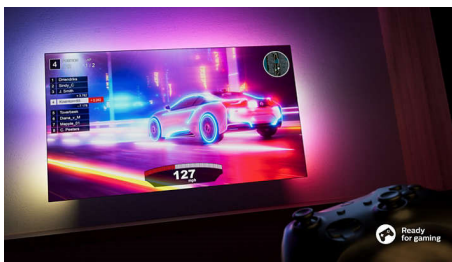

Good for gaming.

HDMI 2.1 lets you get the best from your console, with fast gameplay and smooth graphics. VRR is supported, and a low-input-lag setting activates automatically when you turn

on your console. Ambilight's gaming mode makes the thrills feel bigger.

Google Assistant

Control your Philips Google TV with your voice. Want to play a game, watch Netflix, or find content and apps in the Google Play store? Just tell your TV. You can even command all Google Assistant-compatible smart home devices-like dimming the lights and setting the thermostat on movie night. Without leaving the sofa.

Google TV™

What do you want to watch? Google TV brings together movies, shows, and more, from across your apps and subscriptions-and organises them just for you. You'll get suggestions based on what you like, and you can even use the Google TV app on your phone to curate your watchlist on the go.