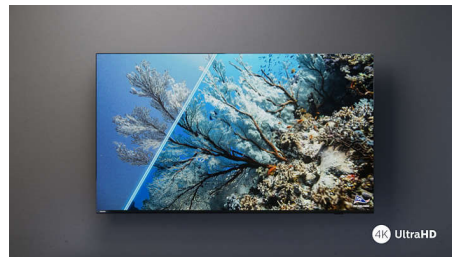

### Ultra-sharp picture

No matter what you watch, this 4K LED TV gives you a bright, ultra-sharp picture with vivid colors. Plus, the TV is compatible with all major HDR formats so you'll see more detail-